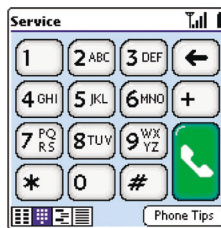

treo™

Treo 270 has a built-in, backlit keyboard, making one-handed access to key functions easy and thumb typing fast—even in the dark.

The Handspring™ Treo™ 270 color communicator does it all. Now you can have your phone, Palm OS® organizer, email, SMS text messaging, and wireless Web in one amazingly compact and indispensable device—in full-color.

full-color screen

Browsing the Web, viewing photos and playing games just got a lot more fun...and more colorful. With the Treo's vivid color screen, text and graphics are more readable.

mobile phone

This dual-band world phone* comes with all the features you expect in a mobile phone like speed dial, three-way calling and call history. Plus, it has extra features like a personal speakerphone, full integration with the built-in PhoneBook for dialing direct from your contact list, and Instant Lookup to quickly search for contacts by name or initials.

Palm OS organizer

With 16MB of memory, the rechargeable Treo 270 has everything you need to organize your life. It includes Date Book Plus, PhoneBook (an improved Address Book), To Do List and Memo Pad. And, you can run thousands of Palm OS applications and use HotSync® to backup, update, and transfer data between Treo and your desktop.