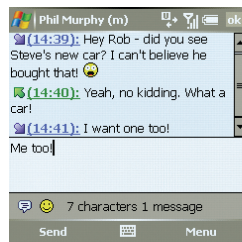

Threaded SMS/MMS messages
Chat-style view lets you easily keep track of conversations.