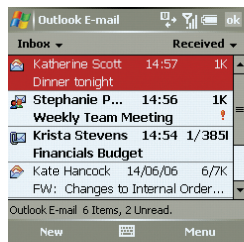

Treo™ 750v
SMARTPHONE

A smart way to run Windows Mobile®

Phone, email, web, 3G connectivity and Windows Mobile®, now easier than ever before.

The Palm®Treo™ 750v smartphone helps you stay connected on your terms. It combines phone, email, messaging, web and Windows Mobile® with Palm enhancements in one easy-to-use device that makes it easier than ever to stay productive.¹ Receive email from multiple business or personal accounts.¹ Access the web right from where you're standing on fast, 3G networks.² Use Microsoft® Office Mobile applications to review and edit business documents wherever you happen to be. Or relax and listen to your favourite music, play video clips, or shoot and send photos right on your device.

Your choice of email
Set up centralised access to up to six business and personal email accounts.

Threaded SMS/MMS messages
Chat-style view lets you easily keep track of conversations.

Photo speed dial
Create photo speed dials for the people you call the most.