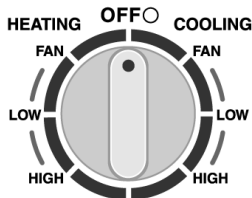

### 7.2. How to Operate.

Fig. 1

Fig. 2

Fig. 3

Fig.4

- (1) Open the Control Panel Cover.

- (2) Power Supply

Switch off the breaker and set the Main Control Knob to the OFF position before plugging the power plug into an electrical outlet.

- (3) Main Control Knob

Set to LOW COOLING or HIGH COOLING and LOW HEATING or HIGH HEATING as desired. (FAN setting operates the fan only.)

**Caution: If the Main Control Knob is turned off or changed to a fan setting from a cooling operation setting, WAIT at least 3 minutes before resetting to cooling operation.**