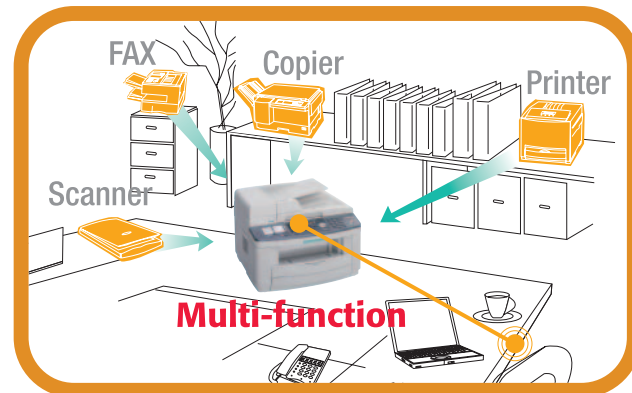

Design and specifications are subject to change without notice. 0M0306UA-KX-FLB803-LT.HK

Multi-Function

Compact Multi-Function Power

Multi-Function

"4-in-1" multi-function design dramatically improves business efficiency for every document-related task from faxing and copying to scanning and printing.