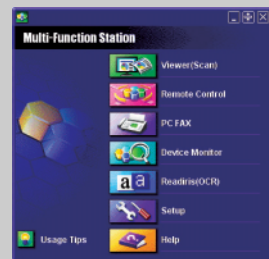

USB 2.0 PC Interface

The KX-FLB803HK comes standard with a USB 2.0 interface for easy connection to a PC. The bundled "Multi-Function Station" launcher software allows easy setup and selection of multiple functions.

High-Speed 18-ppm Laser Printing

The KX-FLB803HK boasts high-speed printing and copying at speeds of up to 18 pages per minute with quick warmup time.

250-Sheet Paper Tray

Since the standard paper tray can hold up to 250 sheets, you don't have to worry about running out of paper out even during a high-volume print or fax job. For added flexibility, a Multi-Purpose Tray allows you manually feed of paper in various types and sizes (Label/Envelope/Coated Paper/Thick Paper/Transparency).