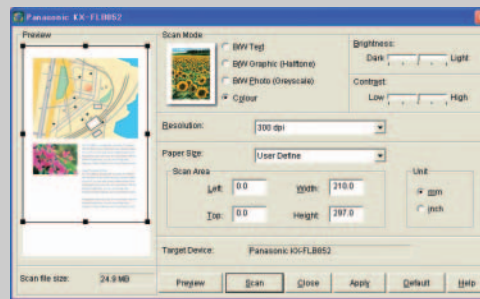

Colour Scanner

Colour Scanning with Flatbed and ADF

The KX-FLB803HK allows you to scan documents in colour or black-and-white at a high resolution of 600 x 1200 dpi (with flatbed), or 600 x 600 dpi with an 40-sheet Automatic Document Feeder. (Max. scanning resolution of 9600 x 9600 dpi is available when interpolation is used.)

High-Quality Scanning

The KX-FLB803HK outputs scanning images with 24-bit colour gradations (48-bit input), or 8-bit black & white gray scales (16-bit input).

Image Processing Software

When the Multi-Function Station launcher software is installed on your PC, you can easily access a variety of image processing functions from the graphical menu. With the "Viewer (Scan)" menu, you can choose Page View, Reduction, Rotate, Duplicate, and Cut and Paste functions. OCR (Optical Character Reader) function is also available in 1-byte language designation models.