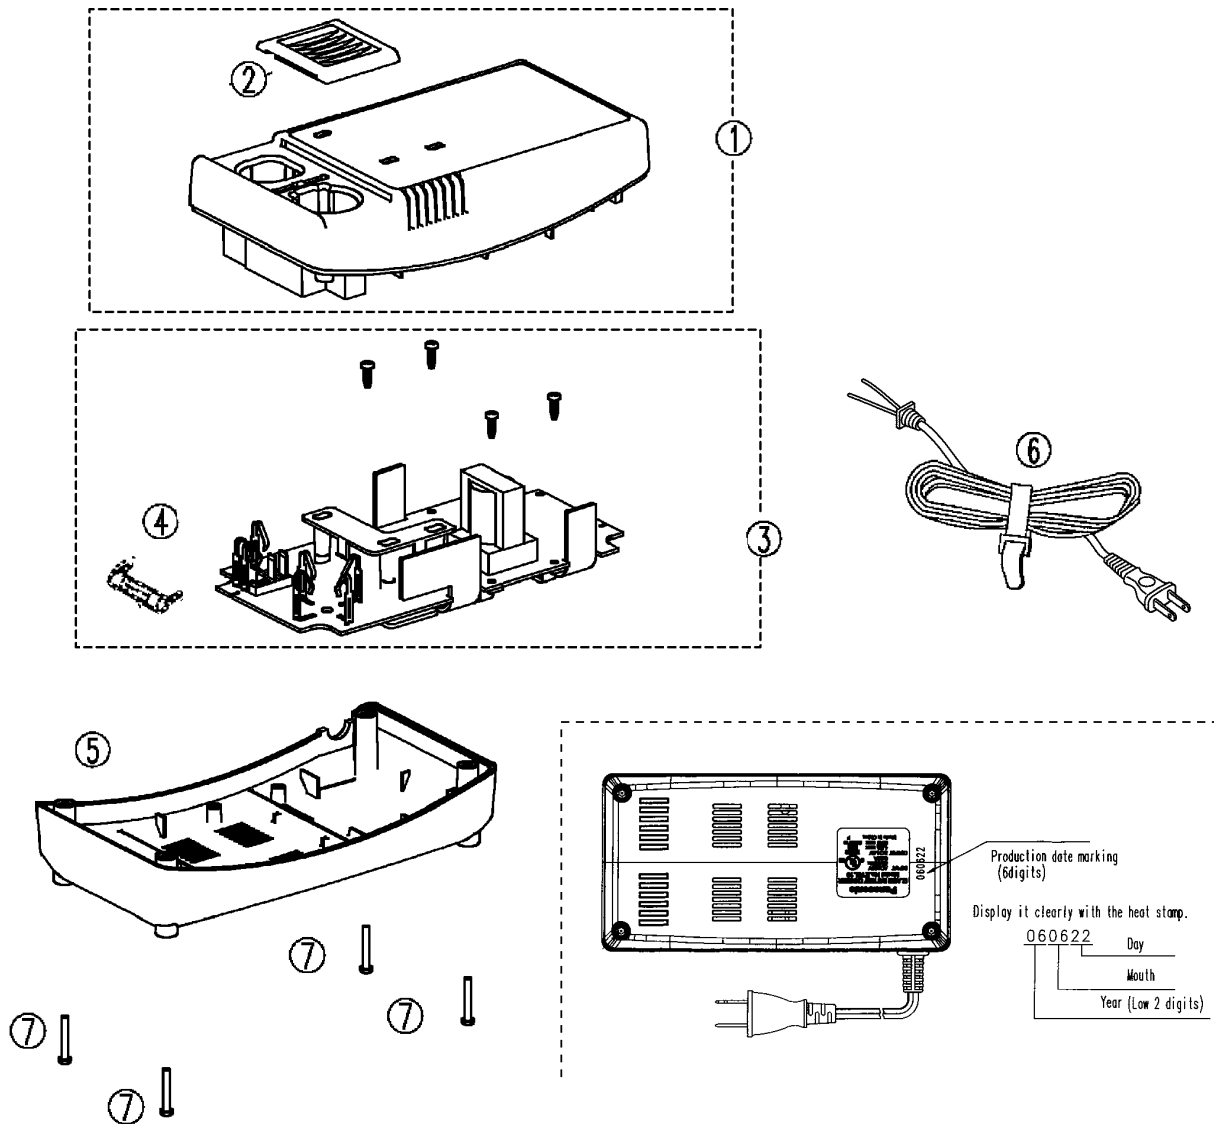

1 SCHEMATIC DIAGRAM

2 TROUBLESHOOTING GUIDE

< TROUBLE >

< CHECK >

< REMEDY >

3 CAUTION IN DISASSEMBLY/ASSEMBLY

3.1. Housing A

1. Insert the slotted-head screw driver into the slit between Housing A and Slide cover.
2. Slightly spread Housing outward and set Slide cover in the middle.
3. Take Slide cover out.

3.2. Main Unit

4 EXPLODED VIEW

5 REPLACEMENT PARTS LIST

NOTE:

*B=only available as set

*C=available individually

Ref.No.	Part No.	Part Name & Description	Remarks	Per Unit
1	WEY0L10K3098	HOUSING A		1
2	WEY0L10K3107	SLIDE COVER		1
3	WEY0L10L2108	MODULE		1
4	WEY0L10L2618	FUSE	250V 3.15A	1
5	WEY0L10K3028	HOUSING B		1
6	WEY0L10K2058	POWER CORD	A-2 PLUG	1
7	WEY0L10K6238	TORX TAPPING SCREW	*C K3-20	4
-	WEY0L10K8008	INDIVIDUAL BOX		1
-	WEY0L10K8108	OPERATING INSTRUCTIONS		1