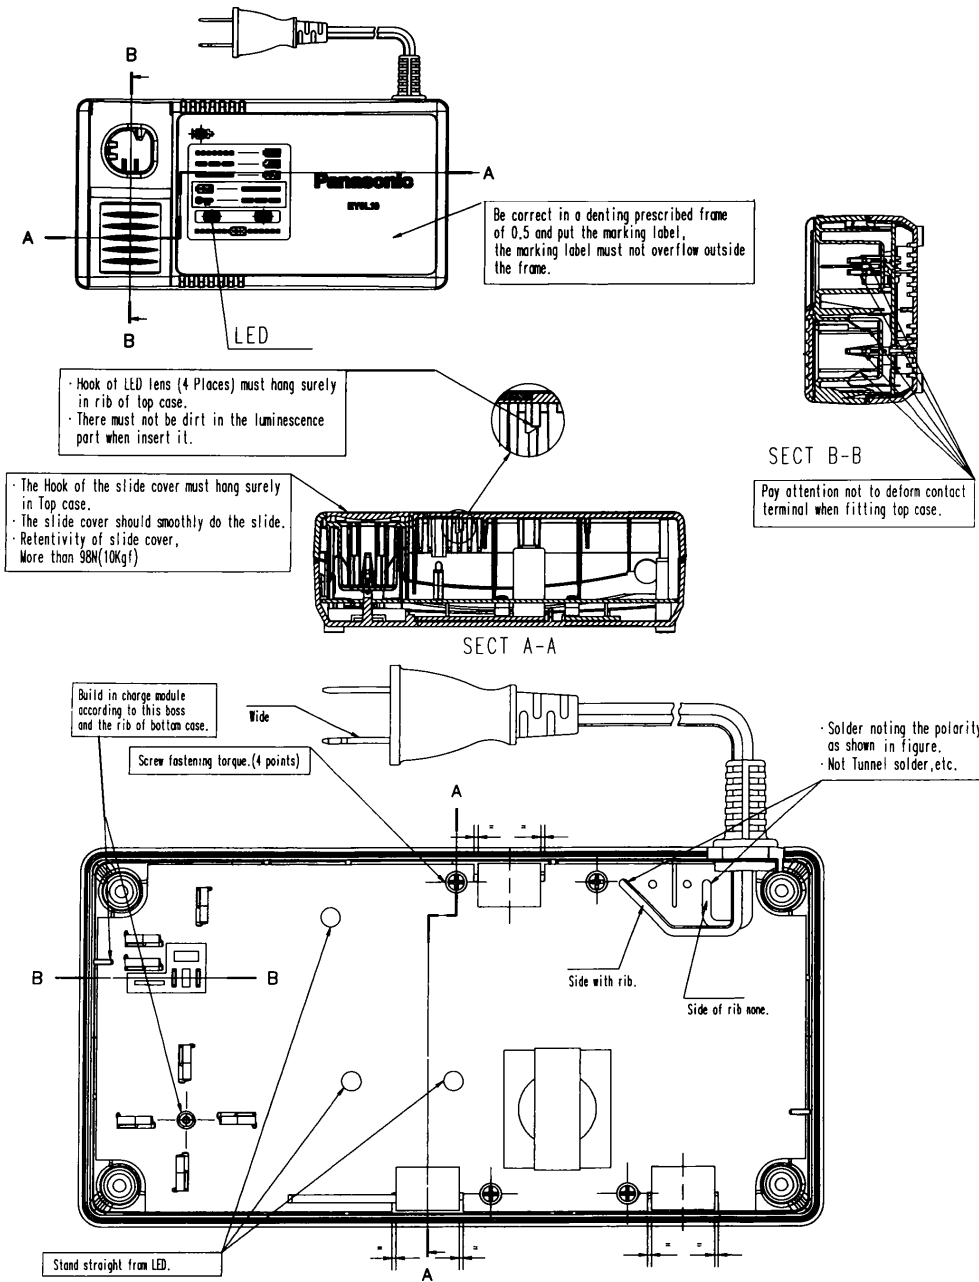

1 SCHEMATIC DIAGRAM

2 TROUBLESHOOTING GUIDE

< TROUBLE >

< CHECK >

< REMEDY >

3 CAUTION IN DISASSEMBLY/ASSEMBLY

3.1. Housing A

1. Insert the slotted-head screw driver into the slit between Housing A and Slide cover.
2. Slightly spread Housing outward and set Slide cover in the middle.
3. Take Slide cover out.

3.2. Main Unit

4 EXPLODED VIEW

5 REPLACEMENT PARTS LIST

NOTE:

*B=only available as set

*C=available individually

Ref.No.	Part No.	Part Name & Description	Remarks	Per Unit
1	WEY0L10K3098	HOUSING A		1
2	WEY0L10K3107	SLIDE COVER		1
3	WEY0L10L2108	MODULE		1
4	WEY0L10L2618	FUSE	250V 3.15A	1
5	WEY0L10K3028	HOUSING B		1
6	WEY0L10K2058	POWER CORD	A-2 PLUG	1
7	WEY0L10K6238	TORX TAPPING SCREW	*C K3-20	4
-	WEY0L10K8008	INDIVIDUAL BOX		1
-	WEY0L10K8108	OPERATING INSTRUCTIONS		1