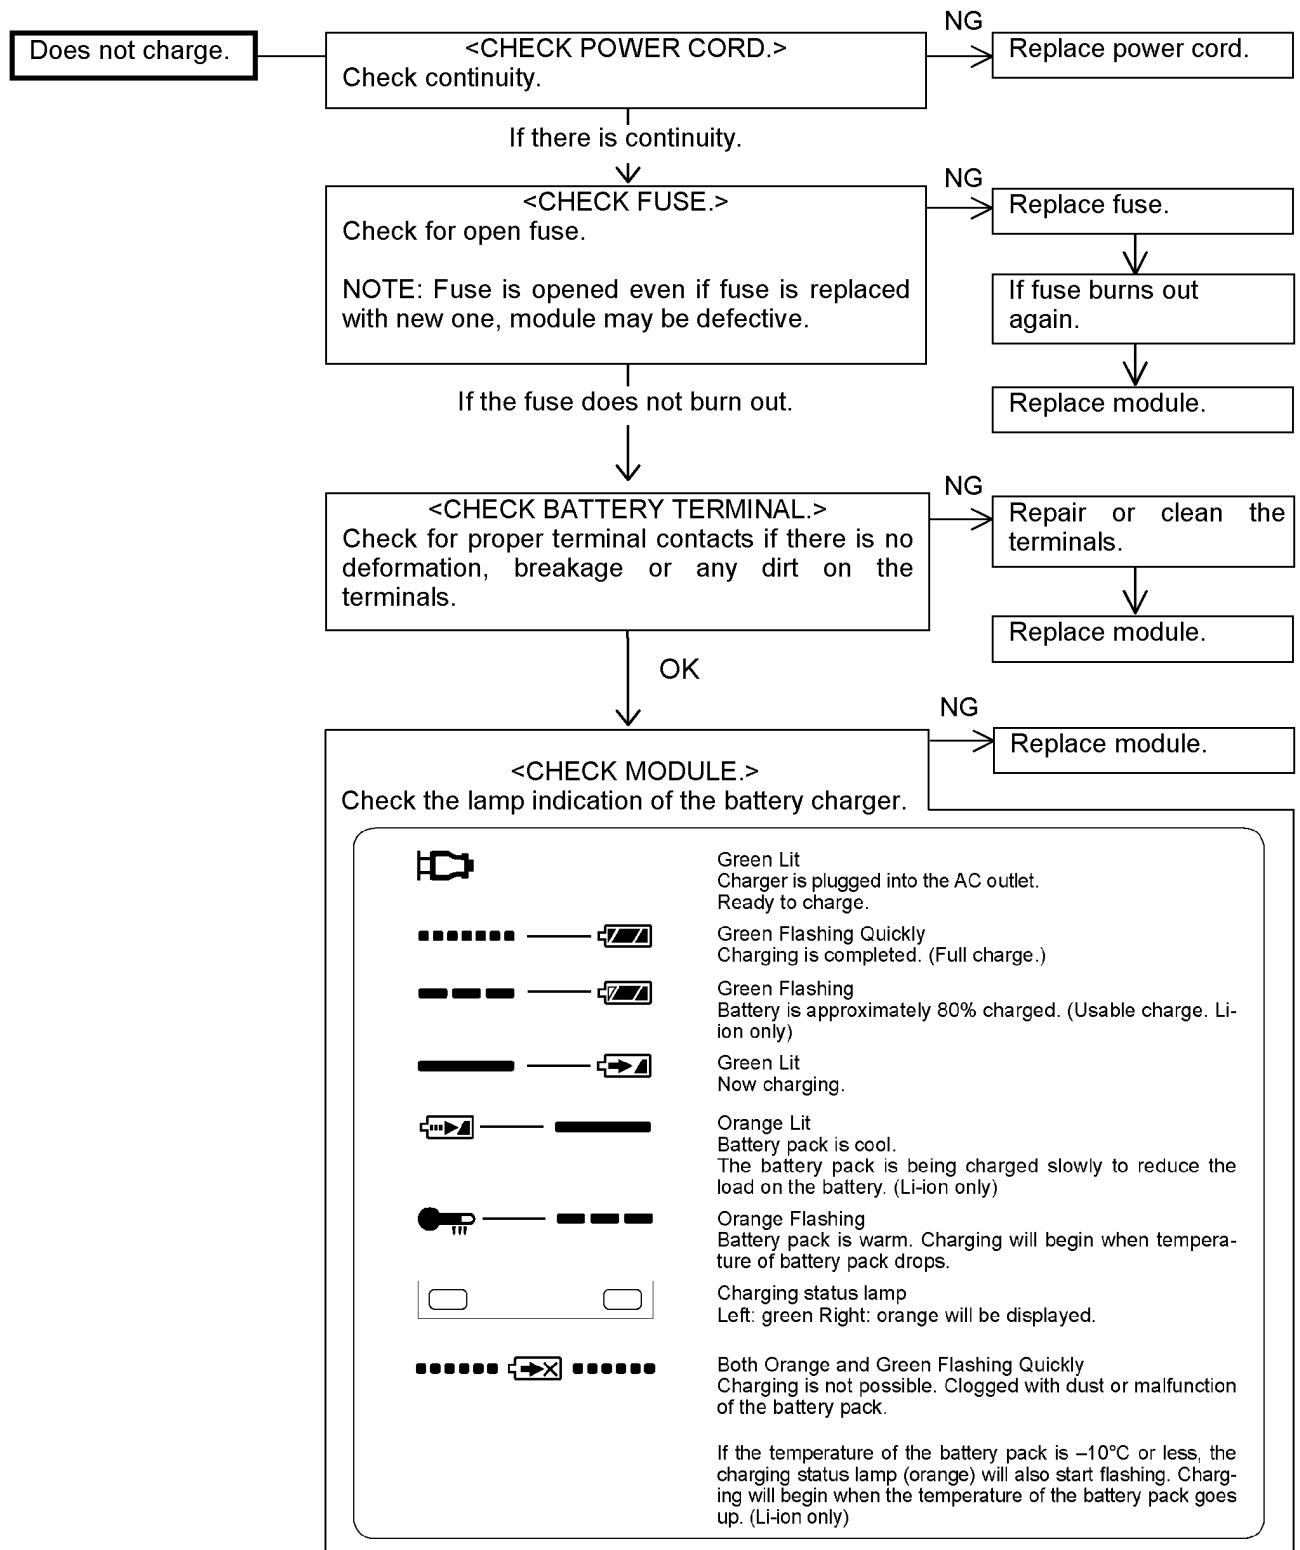

1 SCHEMATIC DIAGRAM

2 TROUBLESHOOTING GUIDE

< TROUBLE >

< CHECK >

< REMEDY >

3 CAUTION IN DISASSEMBLY/ASSEMBLY

3.1. Housing A

1. Insert the slotted-head screw driver into the slit between Housing A and Slide cover.
2. Slightly spread Housing outward and set Slide cover in the middle.
3. Take Slide cover out.

3.2. Main Unit

4 EXPLODED VIEW

5 REPLACEMENT PARTS LIST

NOTE:

*B=only available as set

*C=available individually

Ref.No.	Part No.	Part Name & Description	Remarks	Per Unit
1	WEY0L10K3098	HOUSING A		1
2	WEY0L10K3107	SLIDE COVER		1
3	WEY0L10L2108	MODULE		1
4	WEY0L10L2618	FUSE	250V 3.15A	1
5	WEY0L10K3028	HOUSING B		1
6	WEY0L10K2058	POWER CORD	A-2 PLUG	1
7	WEY0L10K6238	TORX TAPPING SCREW	*C K3-20	4
-	WEY0L10K8008	INDIVIDUAL BOX		1
-	WEY0L10K8108	OPERATING INSTRUCTIONS		1