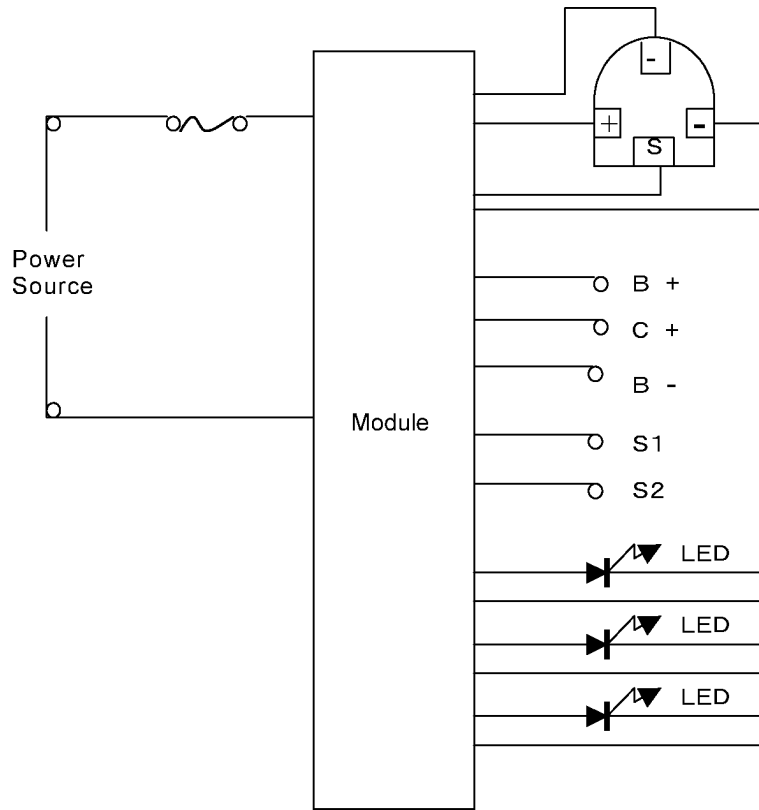

Service Manual

Battery charger

EY0L10-U1

SPECIFICATIONS

Input	120V AC, 50-60Hz
Output	4.8A
Power consumption	Max. 30W
Weight	0.6 kg (1.3lbs.)

⚠ WARNING

This service information is designed for experienced repair technicians only and is not designed for use by the general public. It does not contain warnings or cautions to advise non-technical individuals of potential dangers in attempting to service a product. Products powered by electricity should be serviced or repaired only by experienced professional technicians. Any attempt to service or repair the product or products dealt with in this service information by anyone else could result in serious injury or death.

1 SCHEMATIC DIAGRAM

2 TROUBLESHOOTING GUIDE

< TROUBLE >

< CHECK >

< REMEDY >

3 CAUTION IN DISASSEMBLY/ASSEMBLY

3.1. Housing A

1. Insert the slotted-head screw driver into the slit between Housing A and Slide cover.
2. Slightly spread Housing outward and set Slide cover in the middle.
3. Take Slide cover out.