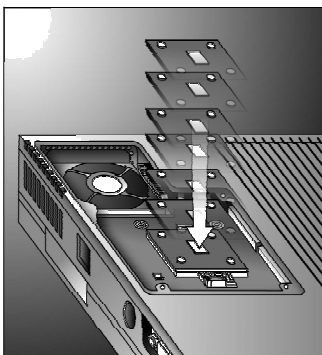

CPU Installation Procedure:

Step1:

Before you begin, gently place the machine upside down. Loosen the three screws to open the CPU compartment:

Step 2:

Following figure ❶, push the lock clip of the CPU socket to release it. Use the screwdriver to unlock the opposite side as shown in figure ❷. Insert the screwdriver head to the gap and gently shift the screw to a 30-degree angle as shown in figure ❸.

Step3:

Orient the CPU so that pin 1 on the chip corresponds to pin 1 (pinhole missing) on the CPU socket. Insert the processor into the socket.

Step 4:

For the opposite side, repeat the procedures indicated on Step 2 of figure ❷ and ❸.