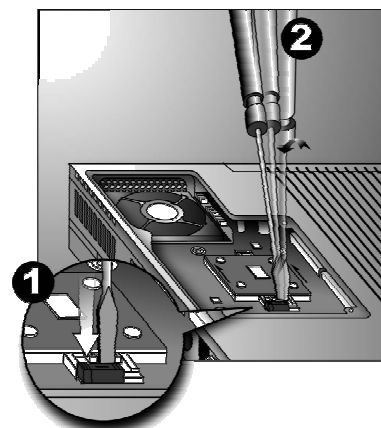

CPU Installation Procedure:

Step1:

Before you begin, gently place the machine upside down. Loosen the three screws to open the CPU compartment:

Step 2:

Following figure ❶, push the lock clip of the CPU socket to release it. Use the screwdriver to unlock the opposite side as shown in figure ❷. Insert the screwdriver head to the gap and gently shift the screw to a 30-degree angle as shown in figure ❸.

Step3:

Orient the CPU so that pin 1 on the chip corresponds to pin 1 (pinhole missing) on the CPU socket. Insert the processor into the socket.

Step 4:

For the opposite side, repeat the procedures indicated on Step 2 of figure ❷ and ❸.