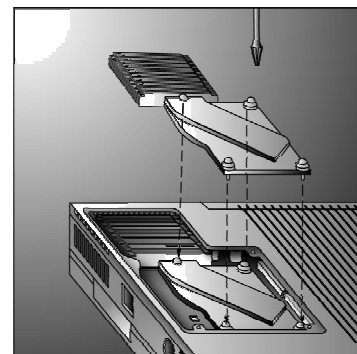

CPU Installation Procedure:

Step1:

Before you begin, gently place the machine upside down. Loosen the three screws to open the CPU compartment:

Step 2:

Following figure ❶, push the lock clip of the CPU socket to release it. Use the screwdriver to unlock the opposite side as shown in figure ❷. Insert the screwdriver head to the gap and gently shift the screw to a 30-degree angle as shown in figure ❸.

Step3:

Orient the CPU so that pin 1 on the chip corresponds to pin 1 (pinhole missing) on the CPU socket. Insert the processor into the socket.

Step 4:

For the opposite side, repeat the procedures indicated on Step 2 of figure ❷ and ❸.

Step5:

Then, lock the CPU socket. The figure shows the direction for locking the CPU socket.

Step 6:

Put the heatsink over the CPU and tighten all four screws on each side. Then place back the CPU compartment and secure with three screws. This completes the installation for the CPU.