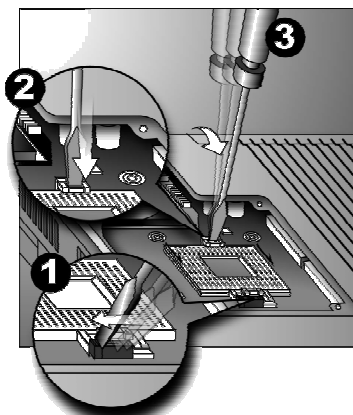

CPU Installation Procedure:

Step1:

Before you begin, gently place the machine upside down. Loosen the three screws to open the CPU compartment:

Step 2:

Following figure ❶, push the lock clip of the CPU socket to release it. Use the screwdriver to unlock the opposite side as shown in figure ❷. Insert the screwdriver head to the gap and gently shift the screw to a 30-degree angle as shown in figure ❸.

Step3:

Orient the CPU so that pin 1 on the chip corresponds to pin 1 (pinhole missing) on the CPU socket. Insert the processor into the socket.

Step 4:

For the opposite side, repeat the procedures indicated on Step 2 of figure ❷ and ❸.