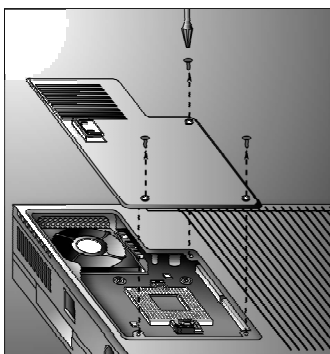

CPU Installation Procedure:

Step1:

Before you begin, gently place the machine upside down. Loosen the three screws to open the CPU compartment:

Step 2:

Following figure ❶, push the lock clip of the CPU socket to release it. Use the screwdriver to unlock the opposite side as shown in figure ❷. Insert the screwdriver head to the gap and gently shift the screw to a 30-degree angle as shown in figure ❸.

Step3:

Orient the CPU so that pin 1 on the chip corresponds to pin 1 (pinhole missing) on the CPU socket. Insert the processor into the socket.

Step 4:

For the opposite side, repeat the procedures indicated on Step 2 of figure ❷ and ❸.