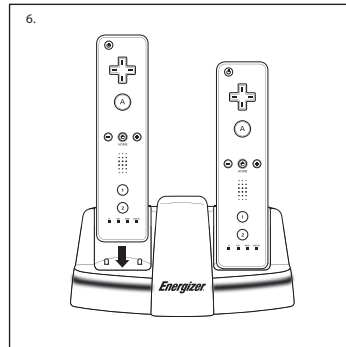

Charging System for Wii Remotes

For Wii™

For/ Para/ Pour Models:

PL-7528

BATTERY PACK WARNING

WARNING: Charge only Energizer NiMH Battery packs in this Charging System for Wii Remotes. Charging any other types of batteries or battery packs may cause them to leak, rupture or explode. Do not open battery, dispose of in fire, put in backwards, mix with used or other battery types or short circuit – may ignite, explode, leak or get hot causing injury.