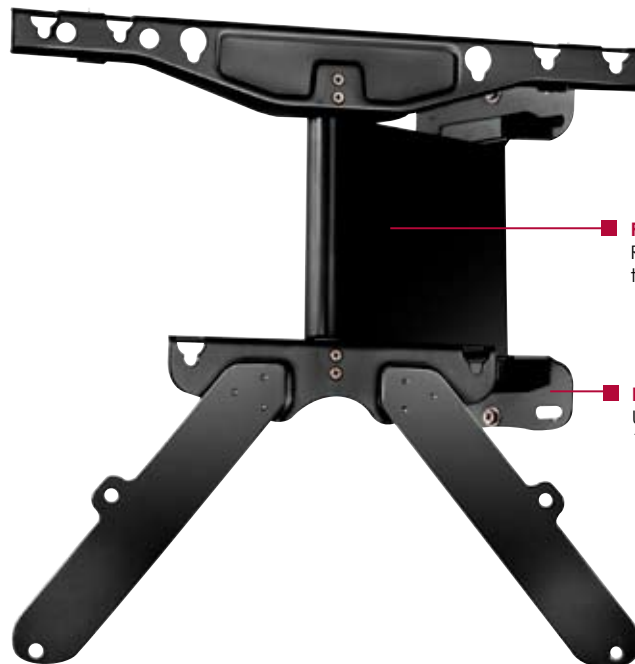

MM746PU

Ultra Slim Motorized Wall Mount For 23" to 46" Ultra-thin Flat Panel Displays*

Create the perfect viewing angle with the touch of a button! Ideal for the latest generation of ultra-thin flat panel displays, the MM746PU Motorized Wall Mount adds the convenience of remote control operation to a low-profile design. Quietly and easily adjust the position of the display from a distance; the included remote allows for infinite positioning of the display and up to three memory preset positions ensuring quick adjustments back to preferred viewing angles. The near silent motor operation complements the slim, contemporary look and function of the mount while the automatic display centering and wall detection ensures that the display is perfectly centered and avoids unwanted contact with walls.

Display size: 23"-46"

Max load: 110lb (50kg)

FEATURES

- Pivots up to 40° (20° in each direction)
- Ultra-slim low profile retracts to only 1.375" (34.9mm) and extends up to 8.375" (212.7mm) from the wall
- Remote control operation with up to three memory preset positions
- Automatic display centering and wall detection
- Near silent (25dB) motor operation
- VESA® 200 x 200, 300 x 300 and 400 x 400mm mounting hole patterns

REMOTE CONTROL PIVOT

Remote control operated with up to three preset memory positions

LOW PROFILE

Ultra-Slim profile holds display only 1.375" (34.9mm) from the wall

* Designed exclusively for use with ultra-thin displays 2" (51 mm) deep or less

Flat against the wall

Fully extended

Pivots up to 40°
(20° in each direction)

CLICK: www.peerlessmounts.com CALL: 800.865.2112 FAX: 800.359.6500

peerless®

MM746PU: Ultra Slim Motorized Wall Mount for 23" to 46" Ultra-thin Flat Panel Displays