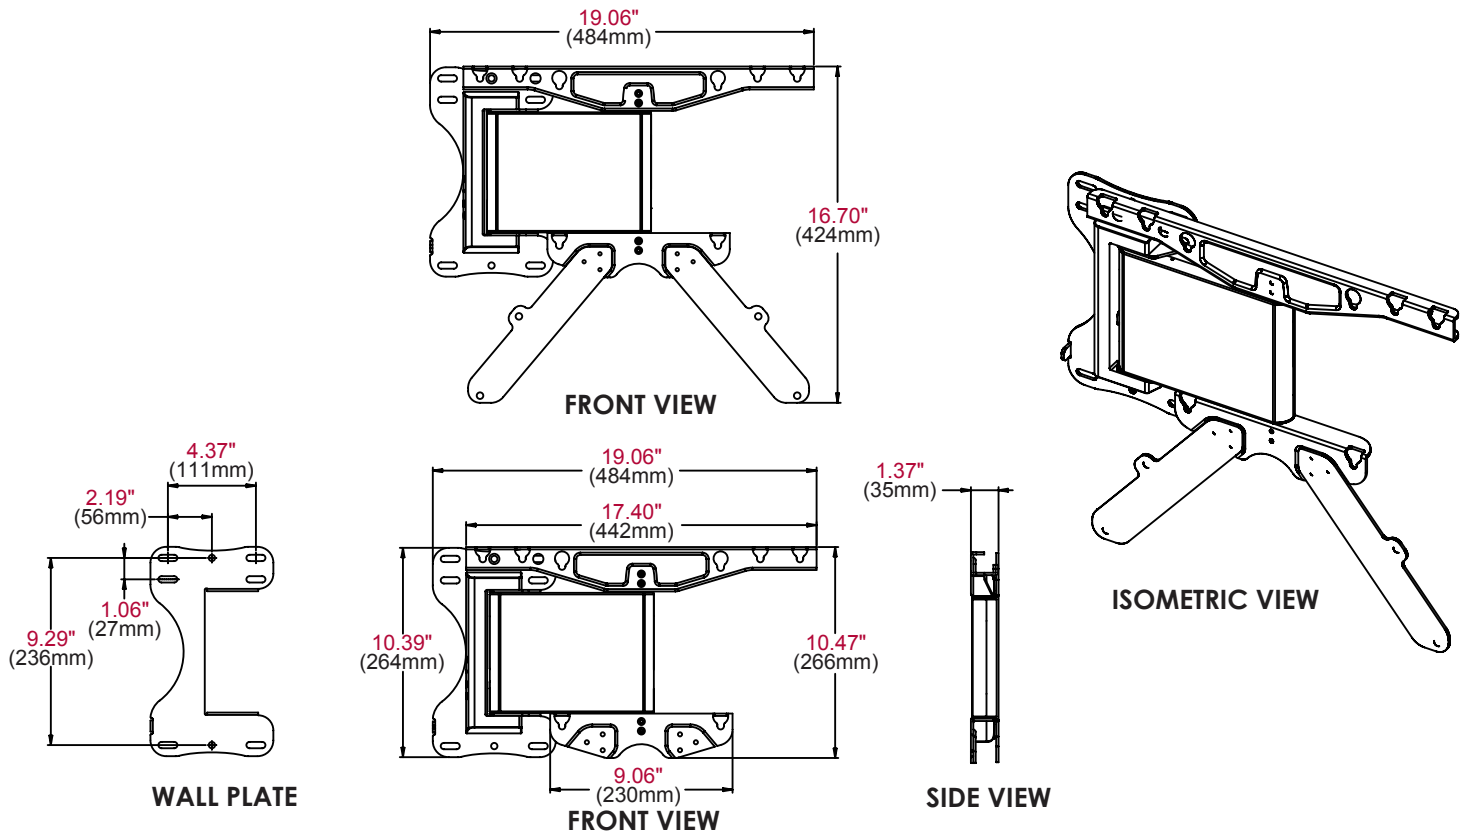

MM746PU: Ultra Slim Motorized Wall Mount for 23" to 46" Ultra-thin Flat Panel Displays

Product Specifications

	DIMENSIONS (W x H x D)	PRODUCT WEIGHT	LOAD CAPACITY	FINISH	AVAILABLE COLORS
MM746PU	19.06" x 16.70" x 1.375"-8.375" (484 x 424 x 34.9-212.7mm)	9.965lb (4.52kg)	110lb (50kg)	Scratch Resistant Fused Epoxy	Gloss Black

Package Specifications

	PACKAGE SIZE (W x H x D)	PACKAGE SHIP WEIGHT	PACKAGE UPC CODE	PACKAGE CONTENTS	UNITS IN PACKAGE
MM746PU	20.63" x 12.63" x 2.38" (524 x 320.8 x 60.5mm)	26lb (11.8kg)	735029274964	Wall mount and hardware for attaching display	1

All dimensions = inch (mm)

ARCHITECTS SPECIFICATIONS

Ultra Slim Motorized Wall Mount shall be a Peerless model MM765PU and shall be installed where indicated on the plans. Assembly and installation shall be done according to instructions provided by the manufacturer.