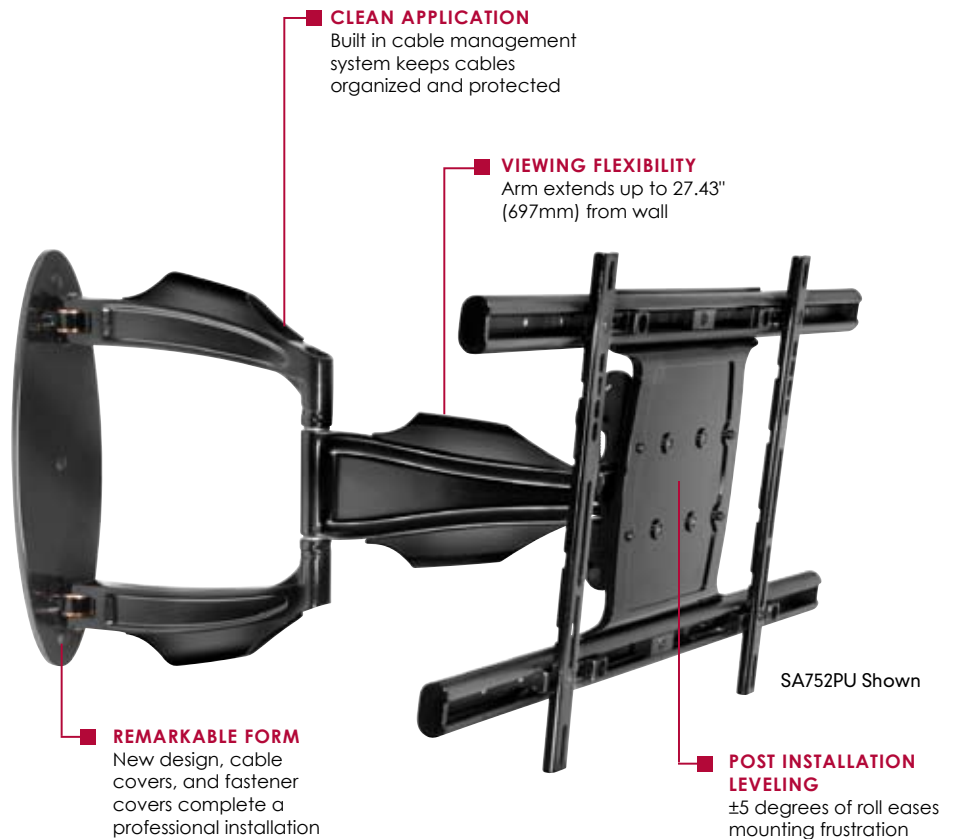

SA752PU SA752P

SmartMount® Articulating Wall Arm For 32" to 52" Flat Panel Screens

From any angle, this wall arm mount reflects remarkable form and function. Extending the flat panel screen up to 27.43" (697mm) from the wall and allowing for a full 180° of side-to-side motion for perfect view positioning of screens up to 52". Fine-tuning of the installation is simple with its side-to-side screen leveling and 1" (25mm) of vertical adjustment features that help achieve perfection. This articulating arm also provides screen centering on the wall plate and integrates a desirable cable management system, centering the flat panel on the wall when retracted and organizing and protecting the cables. Designed and built in the USA, this mount maintains the same brilliant look as the entire SmartMount® 700 Series line of Articulating and Pivot Wall Arm Mounts.

FEATURES

- Universal model SA752PU provides compatibility for 32" to 52" (81-132cm) flat panel screens with mounting patterns up to 27" x 17.29" (686 x 439mm)
- Dedicated model SA752P requires screen adapter to be purchased separately
- Screen can be held as close to the wall as 4.43" (113mm) or be extended as far as 27.43" (697mm)
- Integrated cable management contains, protects and conceals cables for a clean clutter-free look
- One-touch tilt allows for +15°/-5° without the use of tools for easy viewing angle adjustment
- Multi-link construction allows for a full 180° range of motion
- Screen can be swiveled a full 90°
- ±5° of roll allows for post installation leveling
- Screen can be rotated from portrait to landscape without removing the screen for easy orientation changes
- 1" (25mm) vertical adjustment for screen position fine tuning

Screen size: 32"-52" (81-132cm)

Max load: 90lb (41kg)

Arm retracts to just 4.43" (113mm) and extends up to 27.43" (697mm) from wall

1" (25mm) clearance per channel for clean and simple cable management

1" (25mm) of vertical adjustment for post-installation fine tuning