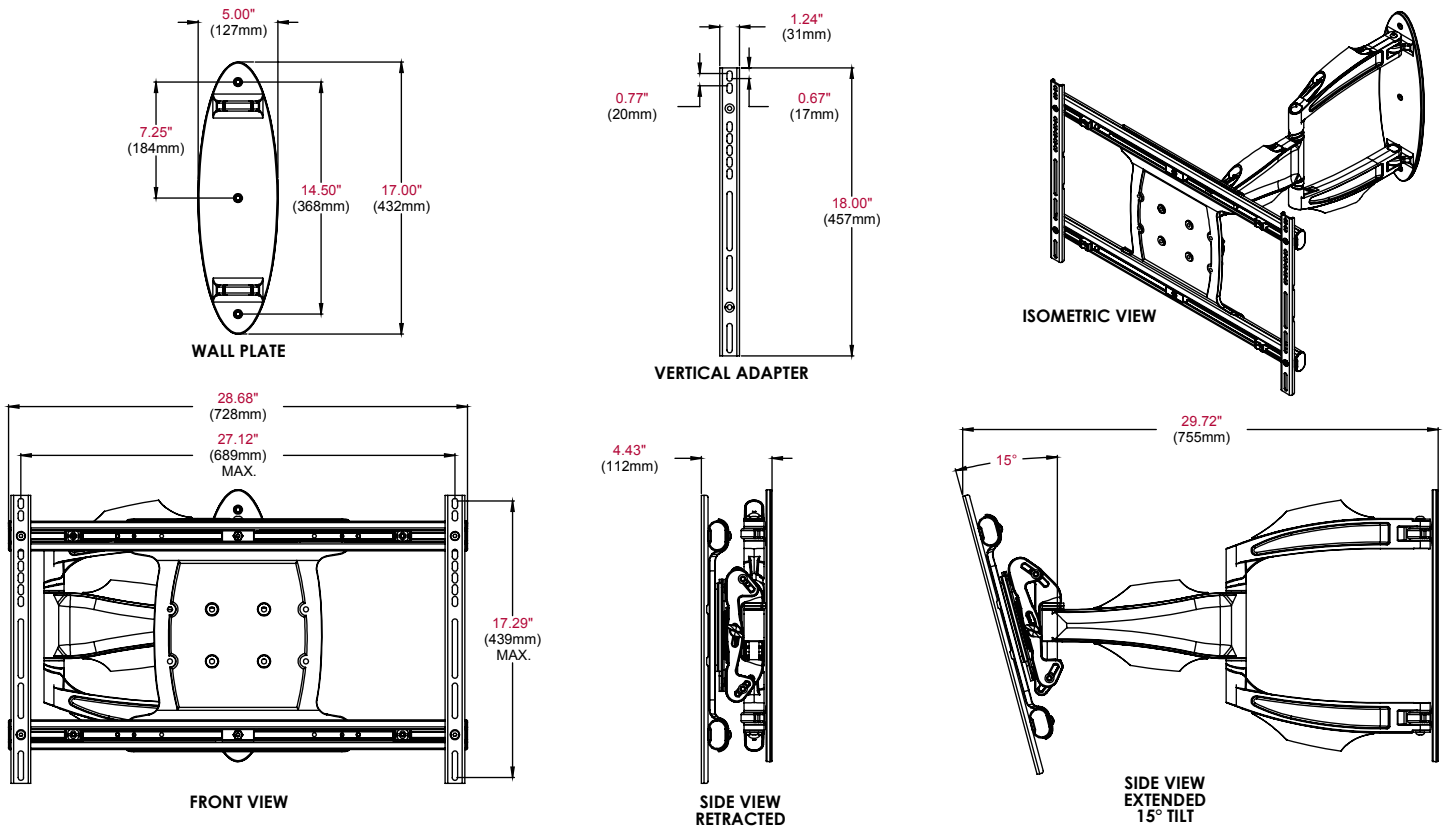

SA752PU	Universal Articulating Wall Arm for 32" to 52" (81-132cm) Flat Panel Screens
SA752P	Dedicated Articulating Wall Arm for 32" to 52" (81-132cm) Flat Panel Screens

Product Specifications

	DIMENSIONS (W x H x D)	PRODUCT WEIGHT	LOAD CAPACITY	FINISH	AVAILABLE COLORS
SA752PU	28.68" x 18" x 4.43"-27.43" (728 x 457 x 113-697mm)	33lb (15kg)	90lb (41kg)	Scratch resistant fused epoxy	Gloss black
SA752P	15.2" x 17" x 2.73"-25.73" (386 x 431 x 69-654mm)	18lb (8kg)			

Package Specifications

	PACKAGE SIZE (W x H x D)	PACKAGE SHIP WEIGHT	PACKAGE UPC CODE	PACKAGE CONTENTS	UNITS IN PACKAGE
SA752PU	35.75" x 21.25" x 5.625" (908 x 540 x 143mm)	38lb (17.3kg)	SA752PU: 735029266563	Mount, wall and screen attachment hardware, installation instructions	1
SA752P		22lb (10kg)	SA752P: 735029270232		

Accessories

- **ACC925:** Security Fastener Pack
- **WSP756:** Metal Stud Wall Plate Accessory

All dimensions = inch (mm)

ARCHITECTS SPECIFICATIONS

The SmartMount Articulating Wall Mount shall be a Peerless model SA752PU and shall be located where indicated on the plans. It shall feature scratch resistant black or silver fused epoxy finish. Assembly and installation shall be done according to instructions provided by the manufacturer.