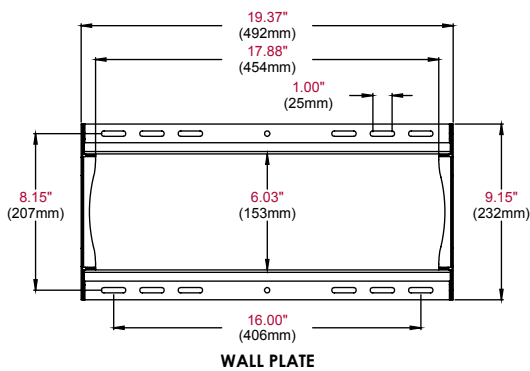

ST640(-S)	Universal Tilt Wall Mount for 23" to 46" Flat Panel Screens - security models
ST640P(-S)	Universal Tilt Wall Mount for 23" to 46" Flat Panel Screens - standard models

Product Specifications

	DIMENSIONS (W x H x D)	PRODUCT WEIGHT	LOAD CAPACITY	FINISH	AVAILABLE COLORS
ST640(P)-(-S)	19.37" x 13.75" x 2.6" (492 x 349 x 67mm)	6.32lb (2.86kg)	150lb (68kg)	Scratch resistant fused epoxy	ST640(P): Black ST640(P)-S: Silver

Package Specifications

	PACKAGE SIZE (W x H x D)	PACKAGE SHIP WEIGHT	PACKAGE UPC CODE	PACKAGE CONTENTS	UNITS IN PACKAGE
ST640(P)-(-S)	20.37" x 10.06" x 3.5" (518 x 256 x 89mm)	8.5lb (3.85kg)	ST640: 735029235699 ST640-S: 735029235712 ST640P: 735029235705 ST640P-S: 735029235729	Wall plate, universal screen adapters, mounting and screen attachment hardware	1

Accessories

ACC415:	4-pack Metal Stud Fastener Kit
ACC309:	Video Conference Shelf

All dimensions = inch (mm)

ARCHITECTS SPECIFICATIONS

The Smartmount® Universal Tilt Wall Mount shall be a Peerless model ST640 and shall be located where indicated on the plans. It shall be constructed of heavy gauge cold rolled steel and finished with scratch resistant Black or Silver Fused Epoxy. Assembly and installation shall be done according to instructions provided by the manufacturer.