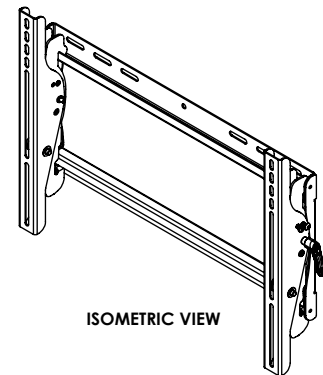

Screen size: 23"-46"

Max load: 150lb (68kg)

FEATURES

- Universal mount fits screens with mounting patterns up to 18" W x 12.94" H (458 x 329mm)
- Open wall plate architecture allows for total wall access, increasing electrical access and cable management options
- Adjustable up to 15° of forward tilt and -5° backward tilt for optimal viewing angle
- Pre-tensioned universal tilt screen adapters allow for tilt adjustment without the use of tools
- Easy-grip lever locks the screen position into place
- Optional IncreLock™ feature offers fixed angles of -5°, 0°, 5°, 10°, 15°
- Horizontal screen adjustment of up to 6" (152mm) (depending on screen model) for perfect screen placement
- Universal screen adapters easily hook onto wall plate for fast installation
- Mounts to wood studs, concrete, cinder block or metal studs (metal stud accessory required)
- Comes with Peerless' Sorted-for-You™ fastener pack with all necessary screen attachment hardware
- Integrated security options available
- UL listed

ST640(-S)	Universal Tilt Wall Mount for 23" to 46" Flat Panel Screens - security models
ST640P(-S)	Universal Tilt Wall Mount for 23" to 46" Flat Panel Screens - standard models

Product Specifications

	DIMENSIONS (W x H x D)	PRODUCT WEIGHT	LOAD CAPACITY	FINISH	AVAILABLE COLORS
ST640(P)-(-S)	19.37" x 13.75" x 2.6" (492 x 349 x 67mm)	6.32lb (2.86kg)	150lb (68kg)	Scratch resistant fused epoxy	ST640(P): Black ST640(P)-S: Silver

Accessories

ACC415:	4-pack Metal Stud Fastener Kit
ACC309:	Video Conference Shelf

All dimensions = inch (mm)

ARCHITECTS SPECIFICATIONS

The Smartmount® Universal Tilt Wall Mount shall be a Peerless model ST640 and shall be located where indicated on the plans. It shall be constructed of heavy gauge cold rolled steel and finished with scratch resistant Black or Silver Fused Epoxy. Assembly and installation shall be done according to instructions provided by the manufacturer.