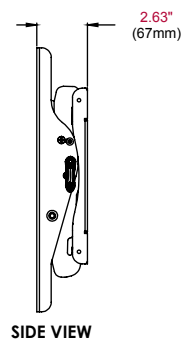

Model Numbers

WARRANTY: Limited 5-year

ST640(-S)	Universal Tilt Wall Mount for 23" to 46" Flat Panel Screens - security models
ST640P(-S)	Universal Tilt Wall Mount for 23" to 46" Flat Panel Screens - standard models

Product Specifications

	DIMENSIONS (W x H x D)	PRODUCT WEIGHT	LOAD CAPACITY	FINISH	AVAILABLE COLORS
ST640(P)-(-S)	19.37" x 13.75" x 2.6" (492 x 349 x 67mm)	6.32lb (2.86kg)	150lb (68kg)	Scratch resistant fused epoxy	ST640(P): Black ST640(P)-S: Silver

Package Specifications

	PACKAGE SIZE (W x H x D)	PACKAGE SHIP WEIGHT	PACKAGE UPC CODE	PACKAGE CONTENTS	UNITS IN PACKAGE
ST640(P)-(-S)	20.37" x 10.06" x 3.5" (518 x 256 x 89mm)	8.5lb (3.85kg)	ST640: 735029235699 ST640-S: 735029235712 ST640P: 735029235705 ST640P-S: 735029235729	Wall plate, universal screen adapters, mounting and screen attachment hardware	1

Accessories

ACC415:	4-pack Metal Stud Fastener Kit
ACC309:	Video Conference Shelf

All dimensions = inch (mm)

ARCHITECTS SPECIFICATIONS

The Smartmount® Universal Tilt Wall Mount shall be a Peerless model ST640 and shall be located where indicated on the plans. It shall be constructed of heavy gauge cold rolled steel and finished with scratch resistant Black or Silver Fused Epoxy. Assembly and installation shall be done according to instructions provided by the manufacturer.