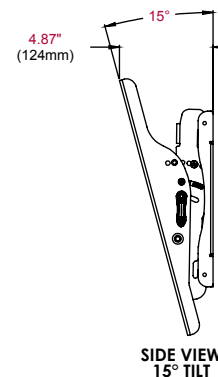

Model Numbers

WARRANTY: Limited 5-year

ST640(-S)	Universal Tilt Wall Mount for 23" to 46" Flat Panel Screens - security models
ST640P(-S)	Universal Tilt Wall Mount for 23" to 46" Flat Panel Screens - standard models

Product Specifications

	DIMENSIONS (W x H x D)	PRODUCT WEIGHT	LOAD CAPACITY	FINISH	AVAILABLE COLORS
ST640(P)-(-S)	19.37" x 13.75" x 2.6" (492 x 349 x 67mm)	6.32lb (2.86kg)	150lb (68kg)	Scratch resistant fused epoxy	ST640(P): Black ST640(P)-S: Silver

Package Specifications

	PACKAGE SIZE (W x H x D)	PACKAGE SHIP WEIGHT	PACKAGE UPC CODE	PACKAGE CONTENTS	UNITS IN PACKAGE
ST640(P)-(-S)	20.37" x 10.06" x 3.5" (518 x 256 x 89mm)	8.5lb (3.85kg)	ST640: 735029235699 ST640-S: 735029235712 ST640P: 735029235705 ST640P-S: 735029235729	Wall plate, universal screen adapters, mounting and screen attachment hardware	1

Accessories

ACC415:	4-pack Metal Stud Fastener Kit
ACC309:	Video Conference Shelf

All dimensions = inch (mm)

ARCHITECTS SPECIFICATIONS

The Smartmount® Universal Tilt Wall Mount shall be a Peerless model ST640 and shall be located where indicated on the plans. It shall be constructed of heavy gauge cold rolled steel and finished with scratch resistant Black or Silver Fused Epoxy. Assembly and installation shall be done according to instructions provided by the manufacturer.