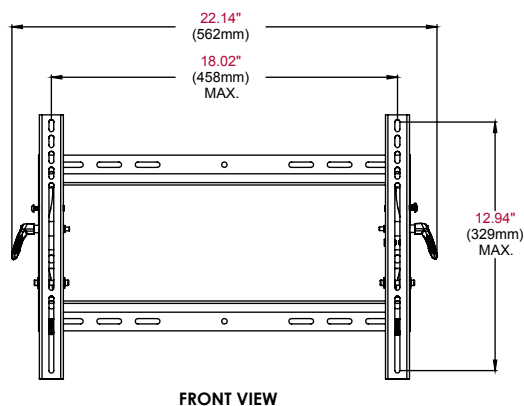

Model Numbers

WARRANTY: Limited 5-year

ST640(-S)	Universal Tilt Wall Mount for 23" to 46" Flat Panel Screens - security models
ST640P(-S)	Universal Tilt Wall Mount for 23" to 46" Flat Panel Screens - standard models

Product Specifications

	DIMENSIONS (W x H x D)	PRODUCT WEIGHT	LOAD CAPACITY	FINISH	AVAILABLE COLORS
ST640(P)-(-S)	19.37" x 13.75" x 2.6" (492 x 349 x 67mm)	6.32lb (2.86kg)	150lb (68kg)	Scratch resistant fused epoxy	ST640(P): Black ST640(P)-S: Silver

Package Specifications

	PACKAGE SIZE (W x H x D)	PACKAGE SHIP WEIGHT	PACKAGE UPC CODE	PACKAGE CONTENTS	UNITS IN PACKAGE
ST640(P)-(-S)	20.37" x 10.06" x 3.5" (518 x 256 x 89mm)	8.5lb (3.85kg)	ST640: 735029235699 ST640-S: 735029235712 ST640P: 735029235705 ST640P-S: 735029235729	Wall plate, universal screen adapters, mounting and screen attachment hardware	1

Accessories

ACC415:	4-pack Metal Stud Fastener Kit
ACC309:	Video Conference Shelf

All dimensions = inch (mm)

ARCHITECTS SPECIFICATIONS

The Smartmount® Universal Tilt Wall Mount shall be a Peerless model ST640 and shall be located where indicated on the plans. It shall be constructed of heavy gauge cold rolled steel and finished with scratch resistant Black or Silver Fused Epoxy. Assembly and installation shall be done according to instructions provided by the manufacturer.