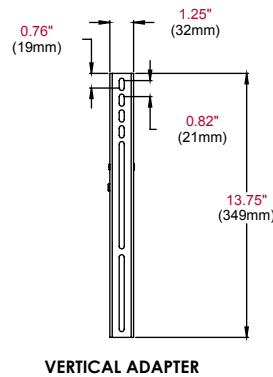

ST640(-S)	Universal Tilt Wall Mount for 23" to 46" Flat Panel Screens - security models
ST640P(-S)	Universal Tilt Wall Mount for 23" to 46" Flat Panel Screens - standard models

Product Specifications

	DIMENSIONS (W x H x D)	PRODUCT WEIGHT	LOAD CAPACITY	FINISH	AVAILABLE COLORS
ST640(P)-(-S)	19.37" x 13.75" x 2.6" (492 x 349 x 67mm)	6.32lb (2.86kg)	150lb (68kg)	Scratch resistant fused epoxy	ST640(P): Black ST640(P)-S: Silver

Package Specifications

	PACKAGE SIZE (W x H x D)	PACKAGE SHIP WEIGHT	PACKAGE UPC CODE	PACKAGE CONTENTS	UNITS IN PACKAGE
ST640(P)-(-S)	20.37" x 10.06" x 3.5" (518 x 256 x 89mm)	8.5lb (3.85kg)	ST640: 735029235699 ST640-S: 735029235712 ST640P: 735029235705 ST640P-S: 735029235729	Wall plate, universal screen adapters, mounting and screen attachment hardware	1

Accessories

ACC415:	4-pack Metal Stud Fastener Kit
ACC309:	Video Conference Shelf

All dimensions = inch (mm)

ARCHITECTS SPECIFICATIONS

The Smartmount® Universal Tilt Wall Mount shall be a Peerless model ST640 and shall be located where indicated on the plans. It shall be constructed of heavy gauge cold rolled steel and finished with scratch resistant Black or Silver Fused Epoxy. Assembly and installation shall be done according to instructions provided by the manufacturer.