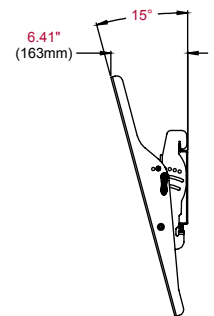

Product Specifications

	DIMENSIONS (W x H x D)	PRODUCT WEIGHT	LOAD CAPACITY	FINISH	AVAILABLE COLORS
ST670(P)(-S)	37.75" x 20.62" x 3.04" (959 x 524 x 77mm)	12.97lb (5.8kg)	250lb (113kg)	Scratch resistant fused epoxy	ST670(P): Black ST670(P)-S: Silver

Package Specifications

	PACKAGE SIZE (W x H x D)	PACKAGE SHIP WEIGHT	PACKAGE UPC CODE	PACKAGE CONTENTS	UNITS IN PACKAGE
ST670(P)(-S)	46.75" x 8.63" x 3.88" (119 x 219 x 99mm)	15.4lb (6.98kg)	ST670: 735029242277 ST670-S: 735029242291 ST670P: 735029242284 ST670P-S: 735029242307	Wall plate, universal screen adapters, mounting and screen attachment hardware	1

Accessories

ACC415:	4-pack Metal Stud Fastener Kit
ACC615:	6-pack Metal Stud Fastener Kit
ACC309:	Video Conference Shelf

All dimensions = inch (mm)

WALL PLATE

VERTICAL BRACKET

ISOMETRIC VIEW

FRONT VIEW

SIDE VIEW

SIDE VIEW 15° TILT

ARCHITECTS SPECIFICATIONS

The Smartmount® Universal Tilt Wall Mount shall be a Peerless model ST670 and shall be located where indicated on the plans. It shall be constructed of heavy gauge cold rolled steel and finished with scratch resistant Black or Silver Fused Epoxy. Assembly and installation shall be done according to instructions provided by the manufacturer.