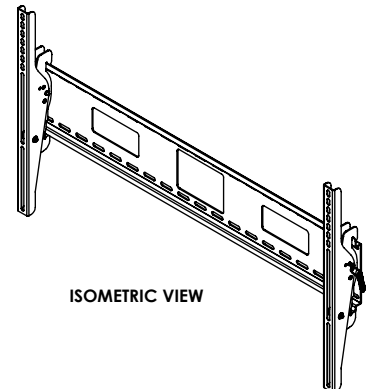

Package Specifications

	PACKAGE SIZE (W x H x D)	PACKAGE SHIP WEIGHT	PACKAGE UPC CODE	PACKAGE CONTENTS	UNITS IN PACKAGE
ST670(P)(-S)	46.75" x 8.63" x 3.88" (119 x 219 x 99mm)	15.4lb (6.98kg)	ST670: 735029242277 ST670-S: 735029242291 ST670P: 735029242284 ST670P-S: 735029242307	Wall plate, universal screen adapters, mounting and screen attachment hardware	1

Accessories

ACC415:	4-pack Metal Stud Fastener Kit
ACC615:	6-pack Metal Stud Fastener Kit
ACC309:	Video Conference Shelf

All dimensions = inch (mm)

WALL PLATE

VERTICAL BRACKET

ISOMETRIC VIEW

FRONT VIEW

SIDE VIEW

SIDE VIEW 15° TILT

ARCHITECTS SPECIFICATIONS

The Smartmount® Universal Tilt Wall Mount shall be a Peerless model ST670 and shall be located where indicated on the plans. It shall be constructed of heavy gauge cold rolled steel and finished with scratch resistant Black or Silver Fused Epoxy. Assembly and installation shall be done according to instructions provided by the manufacturer.