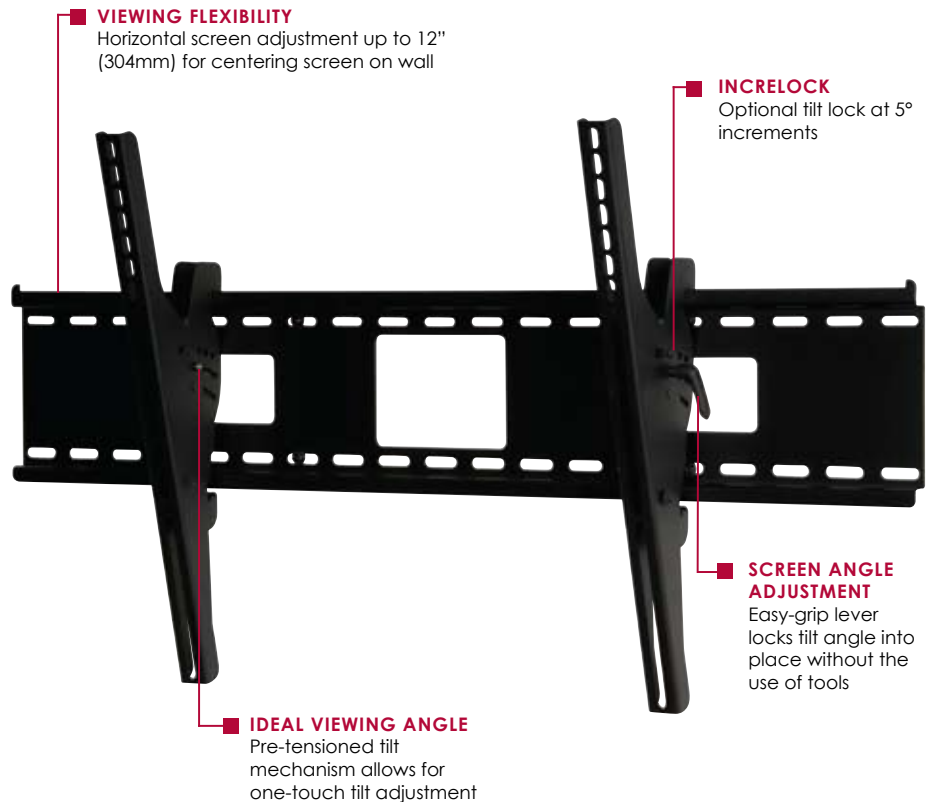

ST670 / ST670-S
ST670P / ST670P-S

SmartMount® Universal Tilt Wall Mount for 42" to 71" Flat Panel Screens

Enhance the installation experience with the ST670. Its wall plate holds screens weighing up to 250lb while featuring junction box access ports and horizontal screen adjustment up to 12" for ideal screen positioning. Its exclusive pre-tensioned screen adapter design offers one-touch tilt viewing adjustment enabling putting the final touches on the installation increasingly fast and simple.

Screen size: 42"-71"

Max load: 250lb (113kg)

FEATURES

- Universal mount fits screens with mounting patterns up to 36" W x 20" H (915 x 503mm)
- Adjustable up to 15° of forward tilt and -5° backward tilt for optimal viewing angle
- Pre-tensioned universal tilt screen adapters allow for tilt adjustment without the use of tools
- Easy-grip lever locks the screen position into place
- Optional IncreLock™ feature offers fixed tilt angles of -5°, 0°, 5°, 10°, 15°
- Horizontal screen adjustment of up to 12" (304mm) (depending on screen model) for perfect screen placement
- Universal screen adapters easily hook onto wall plate for fast installation
- Mounts to wood studs, concrete, cinder block or metal studs (metal stud accessory required)
- Comes with Peerless' Sorted-for-You™ fastener pack with all necessary screen attachment hardware
- Integrated security options available
- UL listed

Product Specifications

	DIMENSIONS (W x H x D)	PRODUCT WEIGHT	LOAD CAPACITY	FINISH	AVAILABLE COLORS
ST670(P)(-S)	37.75" x 20.62" x 3.04" (959 x 524 x 77mm)	12.97lb (5.8kg)	250lb (113kg)	Scratch resistant fused epoxy	ST670(P): Black ST670(P)-S: Silver