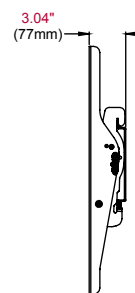

Product Specifications

	DIMENSIONS (W x H x D)	PRODUCT WEIGHT	LOAD CAPACITY	FINISH	AVAILABLE COLORS
ST670(P)(-S)	37.75" x 20.62" x 3.04" (959 x 524 x 77mm)	12.97lb (5.8kg)	250lb (113kg)	Scratch resistant fused epoxy	ST670(P): Black ST670(P)-S: Silver

Package Specifications

	PACKAGE SIZE (W x H x D)	PACKAGE SHIP WEIGHT	PACKAGE UPC CODE	PACKAGE CONTENTS	UNITS IN PACKAGE
ST670(P)(-S)	46.75" x 8.63" x 3.88" (119 x 219 x 99mm)	15.4lb (6.98kg)	ST670: 735029242277 ST670-S: 735029242291 ST670P: 735029242284 ST670P-S: 735029242307	Wall plate, universal screen adapters, mounting and screen attachment hardware	1

Accessories

ACC415:	4-pack Metal Stud Fastener Kit
ACC615:	6-pack Metal Stud Fastener Kit
ACC309:	Video Conference Shelf

All dimensions = inch (mm)

WALL PLATE

VERTICAL BRACKET

ISOMETRIC VIEW

FRONT VIEW

SIDE VIEW

SIDE VIEW 15° TILT

ARCHITECTS SPECIFICATIONS

The Smartmount® Universal Tilt Wall Mount shall be a Peerless model ST670 and shall be located where indicated on the plans. It shall be constructed of heavy gauge cold rolled steel and finished with scratch resistant Black or Silver Fused Epoxy. Assembly and installation shall be done according to instructions provided by the manufacturer.