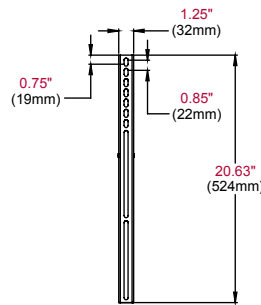

Product Specifications

	DIMENSIONS (W x H x D)	PRODUCT WEIGHT	LOAD CAPACITY	FINISH	AVAILABLE COLORS
ST670(P)(-S)	37.75" x 20.62" x 3.04" (959 x 524 x 77mm)	12.97lb (5.8kg)	250lb (113kg)	Scratch resistant fused epoxy	ST670(P): Black ST670(P)-S: Silver

Package Specifications

	PACKAGE SIZE (W x H x D)	PACKAGE SHIP WEIGHT	PACKAGE UPC CODE	PACKAGE CONTENTS	UNITS IN PACKAGE
ST670(P)(-S)	46.75" x 8.63" x 3.88" (119 x 219 x 99mm)	15.4lb (6.98kg)	ST670: 735029242277 ST670-S: 735029242291 ST670P: 735029242284 ST670P-S: 735029242307	Wall plate, universal screen adapters, mounting and screen attachment hardware	1

Accessories

ACC415:	4-pack Metal Stud Fastener Kit
ACC615:	6-pack Metal Stud Fastener Kit
ACC309:	Video Conference Shelf

All dimensions = inch (mm)

WALL PLATE

VERTICAL BRACKET

ISOMETRIC VIEW

FRONT VIEW

SIDE VIEW

SIDE VIEW 15° TILT

ARCHITECTS SPECIFICATIONS

The Smartmount® Universal Tilt Wall Mount shall be a Peerless model ST670 and shall be located where indicated on the plans. It shall be constructed of heavy gauge cold rolled steel and finished with scratch resistant Black or Silver Fused Epoxy. Assembly and installation shall be done according to instructions provided by the manufacturer.