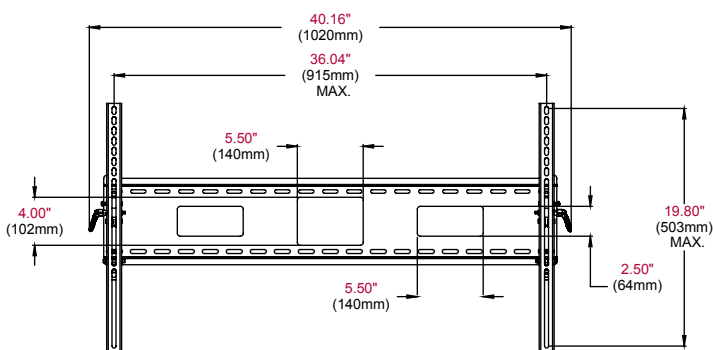

Product Specifications

	DIMENSIONS (W x H x D)	PRODUCT WEIGHT	LOAD CAPACITY	FINISH	AVAILABLE COLORS
ST670(P)(-S)	37.75" x 20.62" x 3.04" (959 x 524 x 77mm)	12.97lb (5.8kg)	250lb (113kg)	Scratch resistant fused epoxy	ST670(P): Black ST670(P)-S: Silver

Package Specifications

	PACKAGE SIZE (W x H x D)	PACKAGE SHIP WEIGHT	PACKAGE UPC CODE	PACKAGE CONTENTS	UNITS IN PACKAGE
ST670(P)(-S)	46.75" x 8.63" x 3.88" (119 x 219 x 99mm)	15.4lb (6.98kg)	ST670: 735029242277 ST670-S: 735029242291 ST670P: 735029242284 ST670P-S: 735029242307	Wall plate, universal screen adapters, mounting and screen attachment hardware	1

Accessories

ACC415:	4-pack Metal Stud Fastener Kit
ACC615:	6-pack Metal Stud Fastener Kit
ACC309:	Video Conference Shelf

All dimensions = inch (mm)

WALL PLATE

VERTICAL BRACKET

ISOMETRIC VIEW

FRONT VIEW

SIDE VIEW

SIDE VIEW 15° TILT

ARCHITECTS SPECIFICATIONS

The Smartmount® Universal Tilt Wall Mount shall be a Peerless model ST670 and shall be located where indicated on the plans. It shall be constructed of heavy gauge cold rolled steel and finished with scratch resistant Black or Silver Fused Epoxy. Assembly and installation shall be done according to instructions provided by the manufacturer.