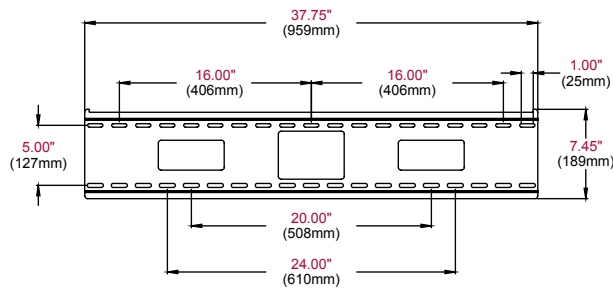

ST670(-S)	Universal Tilt Wall Mount for 42" to 71" Flat Panel Screens - security models
ST670P(-S)	Universal Tilt Wall Mount for 42" to 71" Flat Panel Screens - standard models

Product Specifications

	DIMENSIONS (W x H x D)	PRODUCT WEIGHT	LOAD CAPACITY	FINISH	AVAILABLE COLORS
ST670(P)(-S)	37.75" x 20.62" x 3.04" (959 x 524 x 77mm)	12.97lb (5.8kg)	250lb (113kg)	Scratch resistant fused epoxy	ST670(P): Black ST670(P)-S: Silver

Package Specifications

	PACKAGE SIZE (W x H x D)	PACKAGE SHIP WEIGHT	PACKAGE UPC CODE	PACKAGE CONTENTS	UNITS IN PACKAGE
ST670(P)(-S)	46.75" x 8.63" x 3.88" (119 x 219 x 99mm)	15.4lb (6.98kg)	ST670: 735029242277 ST670-S: 735029242291 ST670P: 735029242284 ST670P-S: 735029242307	Wall plate, universal screen adapters, mounting and screen attachment hardware	1

Accessories

ACC415:	4-pack Metal Stud Fastener Kit
ACC615:	6-pack Metal Stud Fastener Kit
ACC309:	Video Conference Shelf

All dimensions = inch (mm)

WALL PLATE