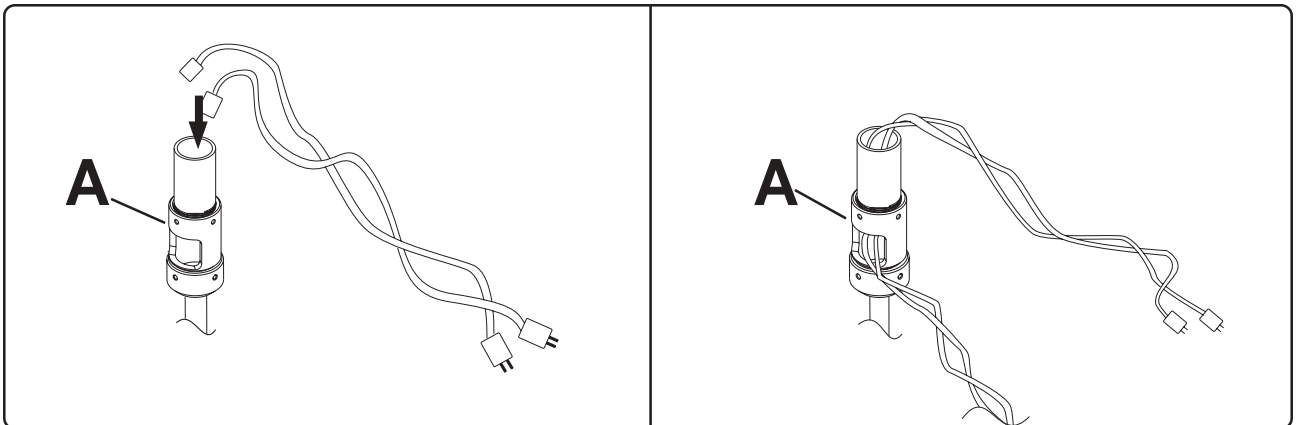

Installation and Assembly - Cord Management Adapter to be used with Armor Lock Box

Model: ACC 800

IMPORTANT! Read entire instruction sheet before you start installation and assembly.

Parts List

Before you start make sure all parts listed are included with your product.

| | QTY. | DESCRIPTION | PART NO. |
|---|------|----------------------------------|----------|
| A | 1 | cord management adapter | 580-1020 |
| B | 1 | #10-32 x 3/8" socket pin screw | 520-1084 |
| C | 1 | 1.5 x 6.6" vinyl (not shown) | 600-1004 |
| D | 1 | #10-32 x 3/16" slotted set screw | 520-1187 |

Some parts may appear slightly different than illustrated.

- 1** Thread cord management adapter (A) between extension column and Armor Lock Box. Secure the cord management adapter (A) at top by aligning one of the four holes in the cord management adapter (A) with the notch in the extension column using screw (B). **Note:** Slotted set screw (D) is used to jam against the threads of extension column to prevent any excess movement. Do not overtighten screw; overtightening screw will damage threads making it difficult to separate the products.
- Secure the cord management adapter (A) at the bottom by aligning one of the four holes in the Armor Lock Box with the notch in the cord management adapter (A). **Note: The screws used for this attachment were provided with the Armor Lock Box.** Vinyl wrap has been supplied to cover any exposed threads on extension column.

- 2** Thread cords through top of extension column and pull cords through hole in cord management adapter (A) as shown below. **Note: Make sure cords are long enough to reach back of projector and not binding.**