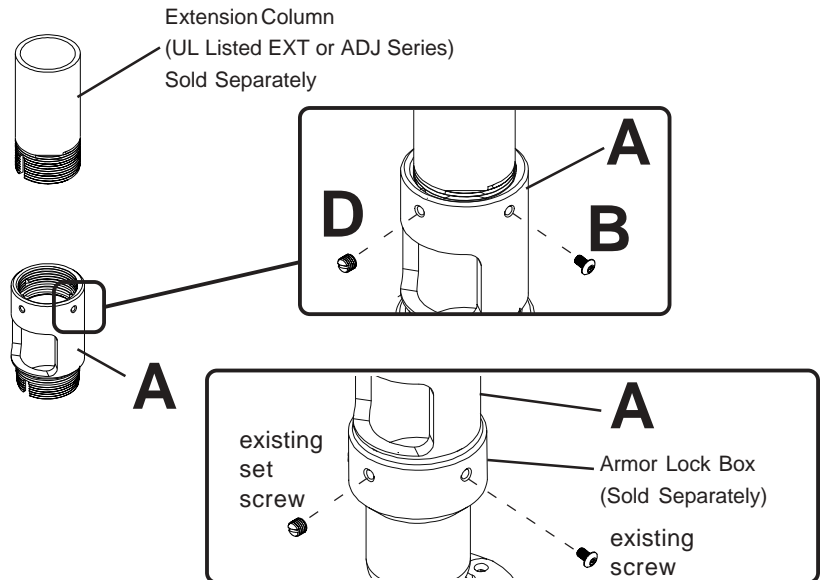

Installation and Assembly - Cord Management Adapter to be used with Armor Lock Box

Model: ACC 800

IMPORTANT! Read entire instruction sheet before you start installation and assembly.

Parts List

Before you start make sure all parts listed are included with your product.

| | QTY. | DESCRIPTION | PART NO. |
|---|------|----------------------------------|----------|
| A | 1 | cord management adapter | 580-1020 |
| B | 1 | #10-32 x 3/8" socket pin screw | 520-1084 |
| C | 1 | 1.5 x 6.6" vinyl (not shown) | 600-1004 |
| D | 1 | #10-32 x 3/16" slotted set screw | 520-1187 |

Some parts may appear slightly different than illustrated.

- 1** Thread cord management adapter (A) between extension column and Armor Lock Box. Secure the cord management adapter (A) at top by aligning one of the four holes in the cord management adapter (A) with the notch in the extension column using screw (B). **Note:** Slotted set screw (D) is used to jam against the threads of extension column to prevent any excess movement. Do not overtighten screw; overtightening screw will damage threads making it difficult to separate the products.
- Secure the cord management adapter (A) at the bottom by aligning one of the four holes in the Armor Lock Box with the notch in the cord management adapter (A). **Note: The screws used for this attachment were provided with the Armor Lock Box.** Vinyl wrap has been supplied to cover any exposed threads on extension column.

- 2** Thread cords through top of extension column and pull cords through hole in cord management adapter (A) as shown below. **Note: Make sure cords are long enough to reach back of projector and not binding.**