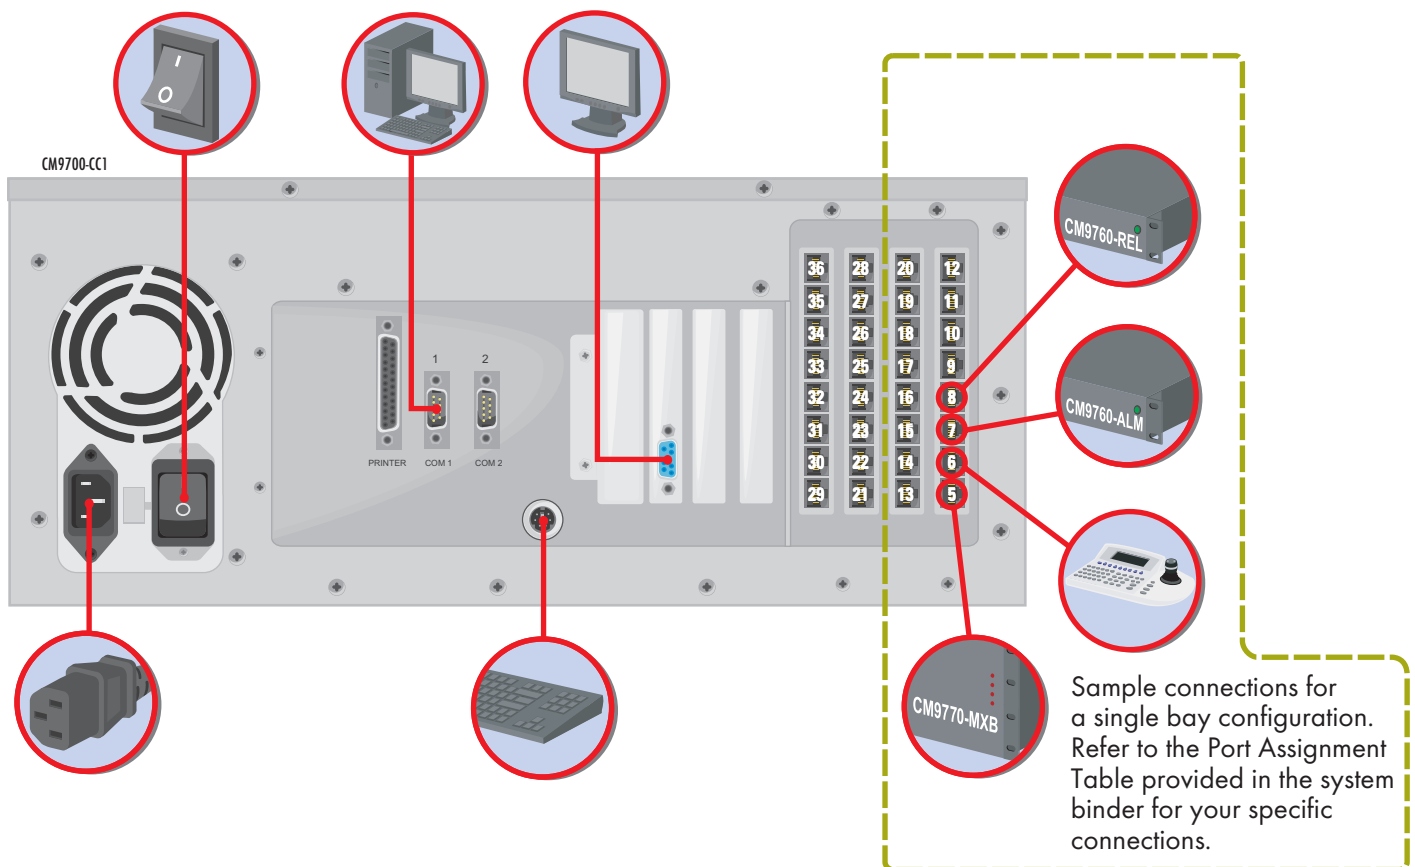

Basic CM9700-CC1 Installation