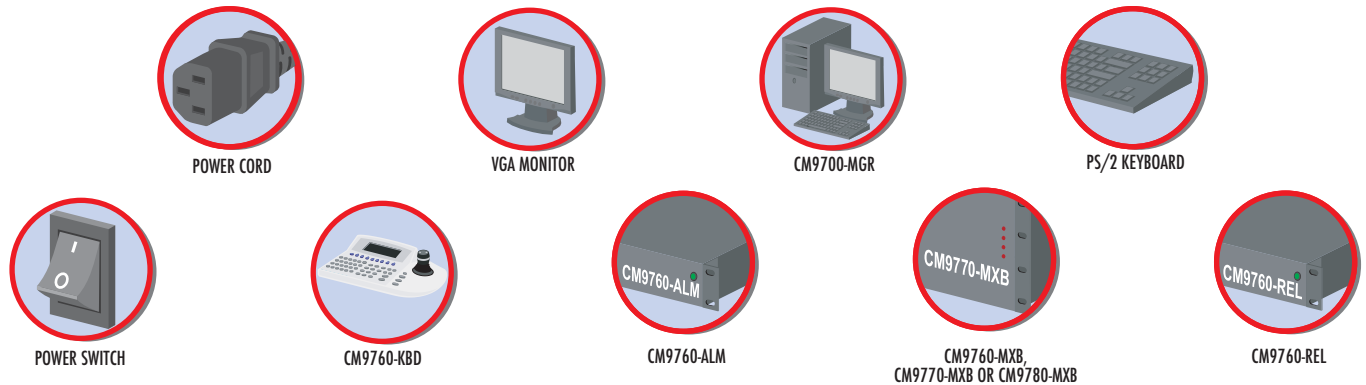

CM9700-CC1 Quick Start Guide

PELCO®

The CM9700-CC1 is the central processing unit (CPU) for the following matrix switching systems:

- System 9760
- System 9770
- System 9780

Basic connection information is provided here. Refer to your system documentation (provided in the system binder) for complete installation and operation instructions.

Legend