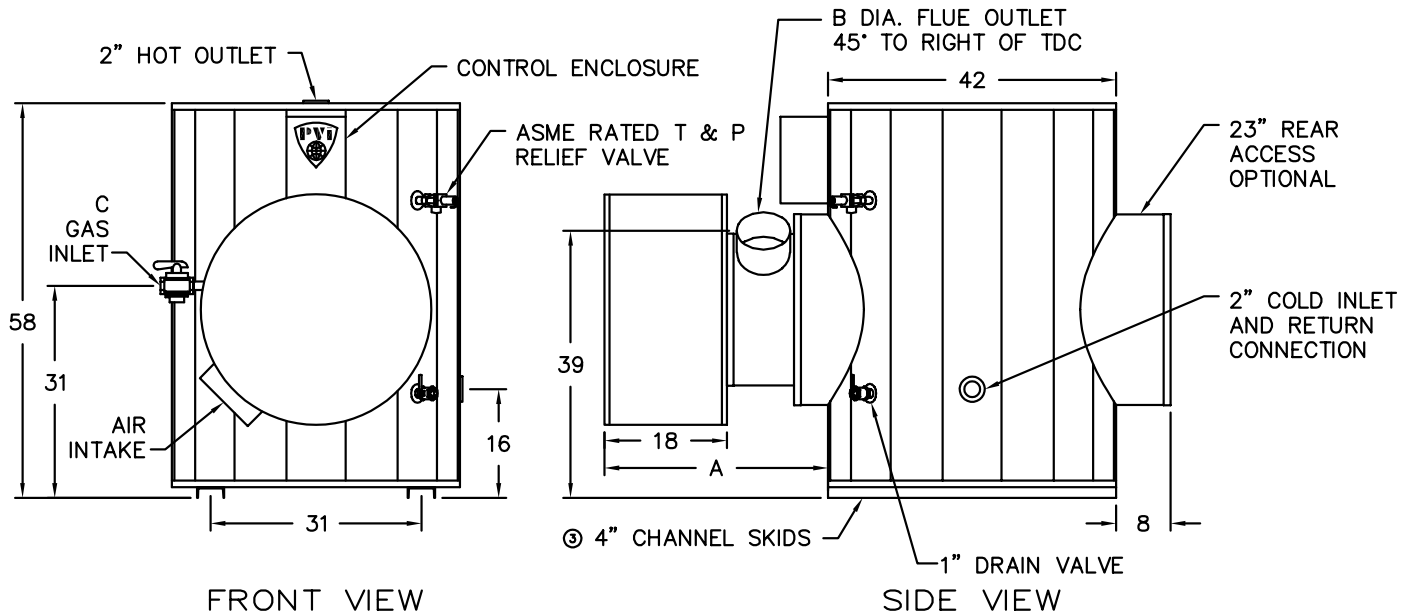

LOW NO_x TURBOPOWER® • PACKAGED WATER HEATER
POLYSHIELD® POLYMER-LINED STORAGE TANK
TANK SERIES 250 GALLONS VERTICAL

MODEL NUMBER	Recovery gph ①		INPUT Btu/h	Min. Inlet Flow Gas Pressure " W.C. ②	SCAQMD Energy Model No.		Dimensions (inches)			Blower Motor		Shipping Weight #
	40° - 120°F	40° - 140°F					A	B	C	HP	Amps	
1000 P 250A-TPL	1000	800	800,000	4.5	8TPL	800 MBtu/h	33	8	1	1/2	7	1590
1500 P 250A-TPL	1500	1200	1,200,000	4.5	12TPL	1200 MBtu/h	50	8	1-1/4	1	14	1960

① Recoveries based on 83% thermal efficiency. ASHRAE 90.1 compliant for efficiency and standby loss.

② With standard gas train

③ 4" x 42" Channel skids for inputs ≤ 1000 MBtu/h.

4" x 53" Channel skids for inputs > 1000 MBtu/h.

* The information presented is for natural gas 0.6 S.G.

Dimensions are in inches unless otherwise specified.

For standard and optional equipment, see form #PV 6453.

STANDARD GAS PRESSURE REQUIREMENTS:
SEE TABLE FOR MINIMUM PRESSURE BY MODEL.
MAXIMUM STATIC INLET GAS PRESSURE IS 10.5" W.C.
FOR GAS PRESSURES OUTSIDE OF THIS RANGE,
CONTACT YOUR PVI REPRESENTATIVE.

VENTING REQUIREMENTS:
-.02" TO -.06" W.C. (NEGATIVE PRESSURE).
TYPE B VENTING.
**ENTIRE VENT SYSTEM SHOULD NEVER BE SIZED BASED UPON
THE VENT CONNECTION DIAMETER EXCLUSIVELY. CHECK
NATIONAL FUEL GAS CODE UNDER "FAN ASSISTED."**

STANDARD ELECTRICAL REQUIREMENTS:
VOLTAGE: 120V, 1Ø, 60 HZ., 20 AMPS.
OTHER VOLTAGES REQUIRE AN EXTERNAL
STEPDOWN TRANSFORMER.

**PVI RESERVES THE RIGHT TO CHANGE THE DESIGN AND
SPECIFICATION WITHOUT NOTICE.**

PVI INDUSTRIES, LLC
FORT WORTH, TEXAS 76111
(800) 784-8326 • www.pvi.com

Product is patented in the U.S., Canada, and Mexico.

PV 6515 02/25/04