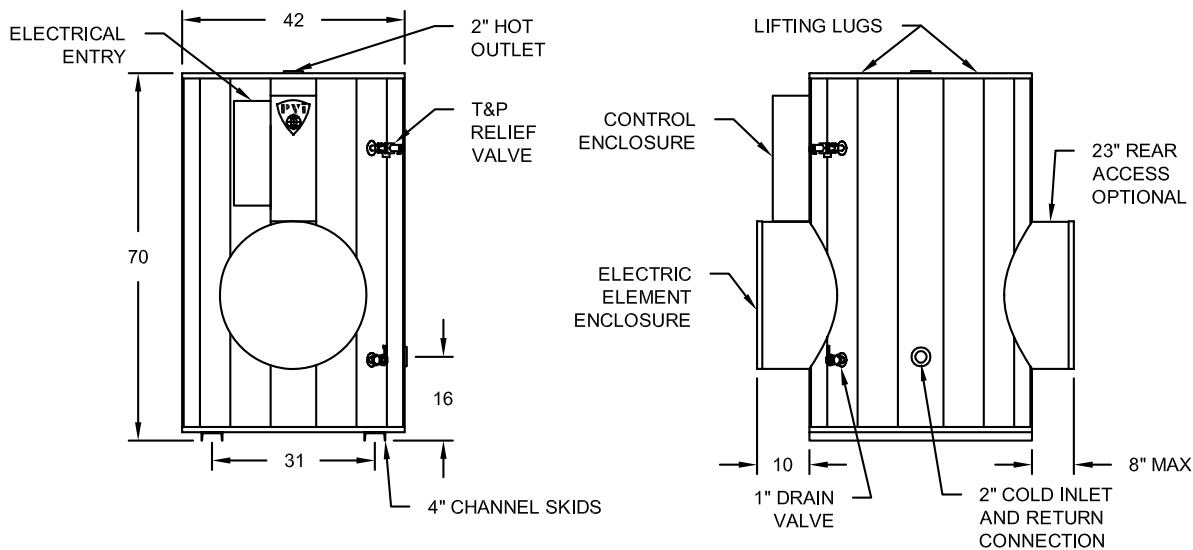

DURAWATT® ELECTRIC • PACKAGED WATER HEATER POLYSHIELD® POLYMER-LINED STORAGE TANK

TANK SERIES 300 GALLONS

MODEL NUMBER	RECOVERY RATE GPH		INPUT kW	ELEMENT AMPS				SHIPPING WEIGHT lbs
	40°-120°F	40°-140°F		240V, 1Ø	208V, 3Ø	240V, 3Ø	480V, 3Ø	
45 P 300A-E	45	37	9	38	25	22	11	1470
90 P 300A-E	90	70	18	75	50	44	22	1470
140 P 300A-E	140	111	27	113	75	65	33	1470
180 P 300A-E	180	150	36	150	100	87	44	1470
230 P 300A-E	230	184	45	188	125	109	55	1480
270 P 300A-E	270	220	54	225	150	130	65	1480
320 P 300A-E	320	256	63	263	175	152	76	1480
370 P 300A-E	370	300	72	300	200	174	87	1480
410 P 300A-E	410	330	81	338	225	195	98	1490
460 P 300A-E	460	370	90	375	250	217	109	1490
510 P 300A-E	510	400	99	413	275	239	120	1490
550 P 300A-E	550	440	108	450	300	260	130	1490
650 P 300A-E	650	515	126	525	350	304	152	1520
740 P 300A-E	740	590	144	600	400	347	174	1540
830 P 300A-E	830	660	162	675	450	390	195	1540
920 P 300A-E	920	740	180	750	500	434	217	1570
1100 P 300A-E	1100	880	216	900	600	520	260	1580
1300 P 300A-E	1300	1030	252	1050	700	607	304	1590
1470 P 300A-E	1470	1180	288	1200	800	693	347	1600
1650 P 300A-E	1650	1330	324	1350	900	780	390	1610
1850 P 300A-E	1850	1480	360	1500	1000	867	434	1620

ASHRAE 90.1 compliant.

For standard and optional equipment, see form #PV 6010.

Dimensions in inches, unless otherwise noted.

STANDARD ELECTRICAL REQUIREMENTS:
CONTROL CIRCUIT TRANSFORMER SUPPLIED ON 480V ONLY. TAPPED CONTROL CIRCUIT INTERNALLY WIRED FOR 208V AND 240V. 208V AND 240V MODELS REQUIRE AC NEUTRAL CONDUCTOR FOR GROUNDING OF CONTROL CIRCUIT.
ALTERNATE VOLTAGES: FOR 230/460V, MULTIPLY kW AND RECOVERY BY .92. MULTIPLY AMPS BY .96.
FOR 220/440V, MULTIPLY kW AND RECOVERY BY .84. MULTIPLY AMPS BY .92.

PVI RESERVES THE RIGHT TO CHANGE THE DESIGN AND SPECIFICATION WITHOUT NOTICE.

PVI INDUSTRIES, LLC
FORT WORTH, TEXAS 76111
(800) 784-8326 • www.pvi.com

Product is patented in the U.S., Canada, and Mexico.