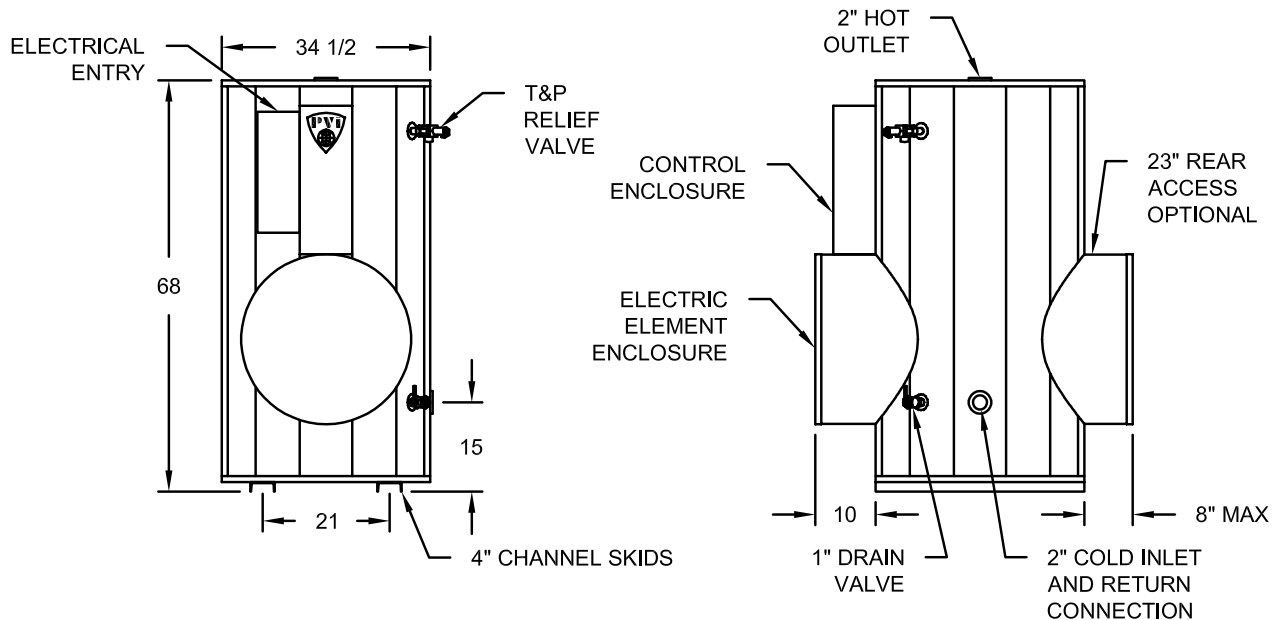

DURAWATT® ELECTRIC • PACKAGED WATER HEATER POLYSHIELD® POLYMER-LINED STORAGE TANK

TANK SERIES 175 GALLONS

MODEL NUMBER	RECOVERY RATE GPH		INPUT KW	ELEMENT AMPS				SHIPPING WEIGHT lbs
	40°-120°F	40°-140°F		240V, 1Ø	208V, 3Ø	240V, 3Ø	480V, 3Ø	
45 P 175A-E	45	37	9	38	25	22	11	1130
90 P 175A-E	90	70	18	75	50	44	22	1130
140 P 175A-E	140	111	27	113	75	65	33	1130
180 P 175A-E	180	150	36	150	100	87	44	1130
230 P 175A-E	230	184	45	188	125	109	55	1140
270 P 175A-E	270	220	54	225	150	130	65	1140
320 P 175A-E	320	256	63	263	175	152	76	1140
370 P 175A-E	370	300	72	300	200	174	87	1140
410 P 175A-E	410	330	81	338	225	195	98	1150
460 P 175A-E	460	370	90	375	250	217	109	1150
510 P 175A-E	510	400	99	413	275	239	120	1170
550 P 175A-E	550	440	108	450	300	260	130	1170
650 P 175A-E	650	515	126	525	350	304	152	1180
740 P 175A-E	740	590	144	600	400	347	174	1200

ASHRAE 90.1 compliant.

For standard and optional equipment, see form #PV 6010.

Dimensions in inches, unless otherwise noted.

Inputs higher than 144kW are available. Contact PVI representative.

STANDARD ELECTRICAL REQUIREMENTS:

CONTROL CIRCUIT TRANSFORMER SUPPLIED ON 480V ONLY. TAPPED CONTROL CIRCUIT INTERNALLY WIRED FOR 208V AND 240V. 208V AND 240V MODELS REQUIRE AC NEUTRAL CONDUCTOR FOR GROUNDING OF CONTROL CIRCUIT.

ALTERNATE VOLTAGES: FOR 230/460V, MULTIPLY kW AND RECOVERY BY .92. MULTIPLY AMPS BY .96.
FOR 220/440V, MULTIPLY kW AND RECOVERY BY .84. MULTIPLY AMPS BY .92.

PVI RESERVES THE RIGHT TO CHANGE THE DESIGN AND SPECIFICATION WITHOUT NOTICE.

PVI INDUSTRIES, LLC
FORT WORTH, TEXAS 76111
(800) 784-8326 · www.pvi.com

Product is patented in the U.S., Canada, and Mexico.