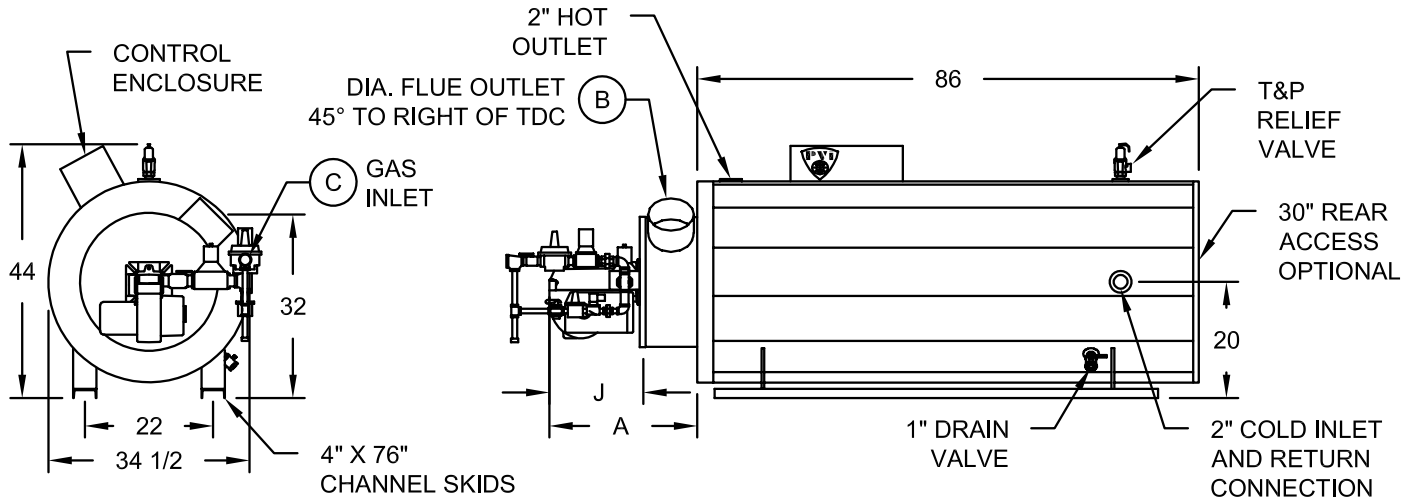

LOW NO_x TURBOPOWER® • PACKAGED WATER HEATER
POLYSHIELD® POLYMER-LINED STORAGE TANK
TANK SERIES 250 GALLONS HORIZONTAL

MODEL NUMBER	Recovery gph ①		INPUT Btu/h	Min. Inlet Flow Gas Pressure " W.C. ③	SCAQMD Energy Model No.		Dimensions (inches)				Blower Motor		Shipping Weight lbs
	40° - 120°F	40° - 140°F					A	B	C	J ②	HP	Amps	
250 PHE 250A-TPL	250	200	199,000	4.5	2TPL	199 MBtu/h	23	4	1/2	16	1/3	8	1395
375 PHE 250A-TPL	375	300	300,000	4.5	3TPL	299 MBtu/h	23	4	3/4	16	1/3	8	1400
500 PHE 250A-TPL	500	400	399,000	4.5	4TPL	399 MBtu/h	23	5	3/4	16	1/3	8	1400

① Recoveries based on 83% thermal efficiency. ASHRAE 90.1 compliant for efficiency and standby loss.

② "J" dimension is for the burner housing only – gas train may exceed this dimension.

③ Standard gas train.

* The information presented is for natural gas 0.6 S.G.

Dimensions are in inches unless otherwise specified.

For standard and optional equipment, see form #PV6550.

STANDARD GAS PRESSURE REQUIREMENTS:

SEE TABLE FOR MINIMUM PRESSURE BY MODEL NUMBER.
MAXIMUM STATIC INLET GAS PRESSURE IS 14" W.C.
FOR GAS PRESSURES OUTSIDE OF THIS RANGE,
CONTACT YOUR PVI REPRESENTATIVE.

VENTING REQUIREMENTS:

-.02" TO -.06" W.C. (NEGATIVE PRESSURE).
TYPE B VENTING.
**ENTIRE VENT SYSTEM SHOULD NEVER BE SIZED BASED UPON
THE VENT CONNECTION DIAMETER EXCLUSIVELY. CHECK
NATIONAL FUEL GAS CODE UNDER "FAN ASSISTED."**

STANDARD ELECTRICAL REQUIREMENTS:

CONTROL VOLTAGE: 120V, 1Ø, 60 HZ., 2 AMPS.
MOTOR VOLTAGE: 1/3 HP ARE 120V, 1Ø, 60 HZ.
208V, 230V AND 460V MOTORS ARE AVAILABLE BUT WILL
REQUIRE A SEPARATE 120V/2 amps CONTROL CIRCUIT OR AN
OPTIONAL CONTROL CIRCUIT TRANSFORMER.

**PVI RESERVES THE RIGHT TO CHANGE THE DESIGN AND
SPECIFICATION WITHOUT NOTICE.**

PVI INDUSTRIES, LLC
FORT WORTH, TEXAS 76111
(800) 784-8326 • www.pvi.com

Product is patented in the U.S., Canada, and Mexico.