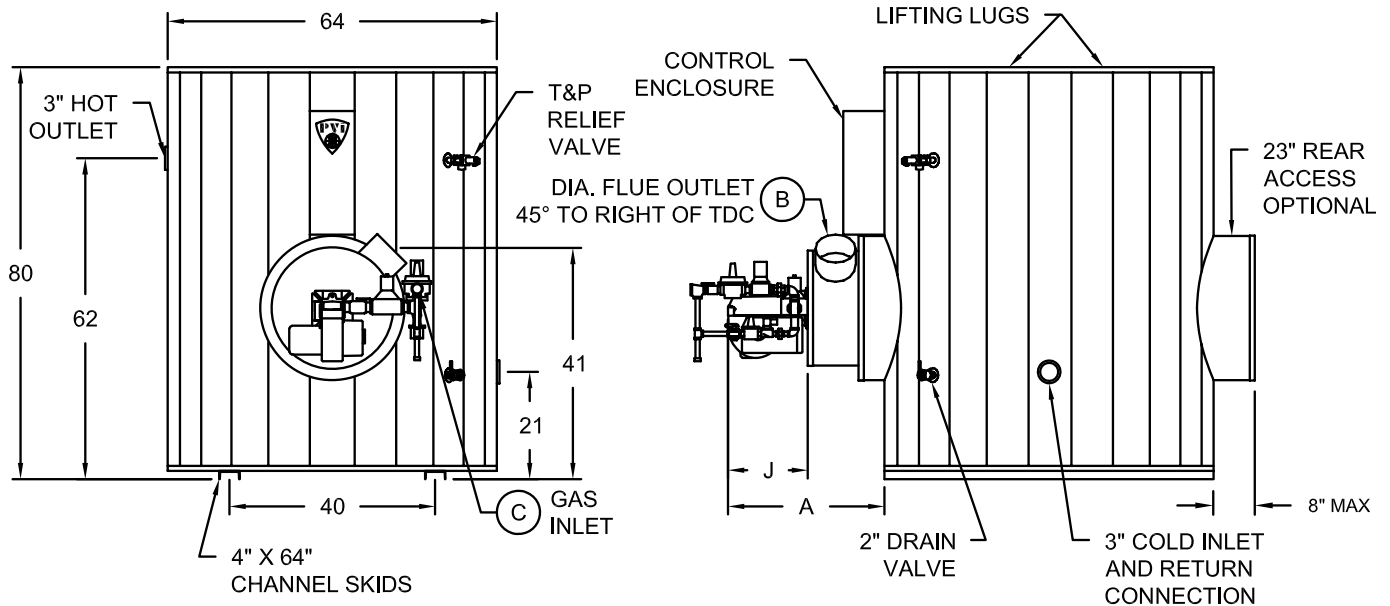

LOW NO_x TURBOPOWER® • PACKAGED WATER HEATER
NICKELSHIELD® NICKEL-PLATED STORAGE TANK
TANK SERIES 750 GALLONS VERTICAL

MODEL NUMBER	Recovery gph ①		INPUT Btu/h	Min. Inlet Flow Gas Pressure " W.C. ③	SCAQMD Energy Model No.		Dimensions (inches)				Blower Motor		Shipping Weight lbs
	40° - 120°F	40° - 140°F					A	B	C	J ②	HP	Amps	
500 N 750A-TPL	500	400	399,000	4.5	4TPL	399 MBtu/h	28	5	3/4	16	1/3	8	2660

① Recoveries based on 83% thermal efficiency. ASHRAE 90.1 compliant for efficiency and standby loss.

② "J" dimension is for the burner housing only – gas train may exceed this dimension.

③ Standard gas train.

* The information presented is for natural gas 0.6 S.G.

Dimensions are in inches unless otherwise specified.

For standard and optional equipment, see form #PV6540.

STANDARD GAS PRESSURE REQUIREMENTS:

SEE TABLE FOR MINIMUM PRESSURE BY MODEL NUMBER.
MAXIMUM STATIC INLET GAS PRESSURE IS 14" W.C.
FOR GAS PRESSURES OUTSIDE OF THIS RANGE,
CONTACT YOUR PVI REPRESENTATIVE.

STANDARD ELECTRICAL REQUIREMENTS:

CONTROL VOLTAGE: 120V, 1Ø, 60 HZ., 2 AMPS.
MOTOR VOLTAGE: 1/3 HP ARE 120V, 1Ø, 60 HZ.
208V, 230V AND 460V MOTORS ARE AVAILABLE BUT WILL
REQUIRE A SEPARATE 120V/2 amps CONTROL CIRCUIT OR AN
OPTIONAL CONTROL CIRCUIT TRANSFORMER.

VENTING REQUIREMENTS:

-.02" TO -.06" W.C. (NEGATIVE PRESSURE).
TYPE B VENTING.
**ENTIRE VENT SYSTEM SHOULD NEVER BE SIZED BASED UPON
THE VENT CONNECTION DIAMETER EXCLUSIVELY. CHECK
NATIONAL FUEL GAS CODE UNDER "FAN ASSISTED."**

PVI RESERVES THE RIGHT TO CHANGE THE DESIGN AND SPECIFICATION WITHOUT NOTICE.

PVI INDUSTRIES, LLC
FORT WORTH, TEXAS 76111
(800) 784-8326 • www.pvi.com

Product is patented in the U.S., Canada, and Mexico.