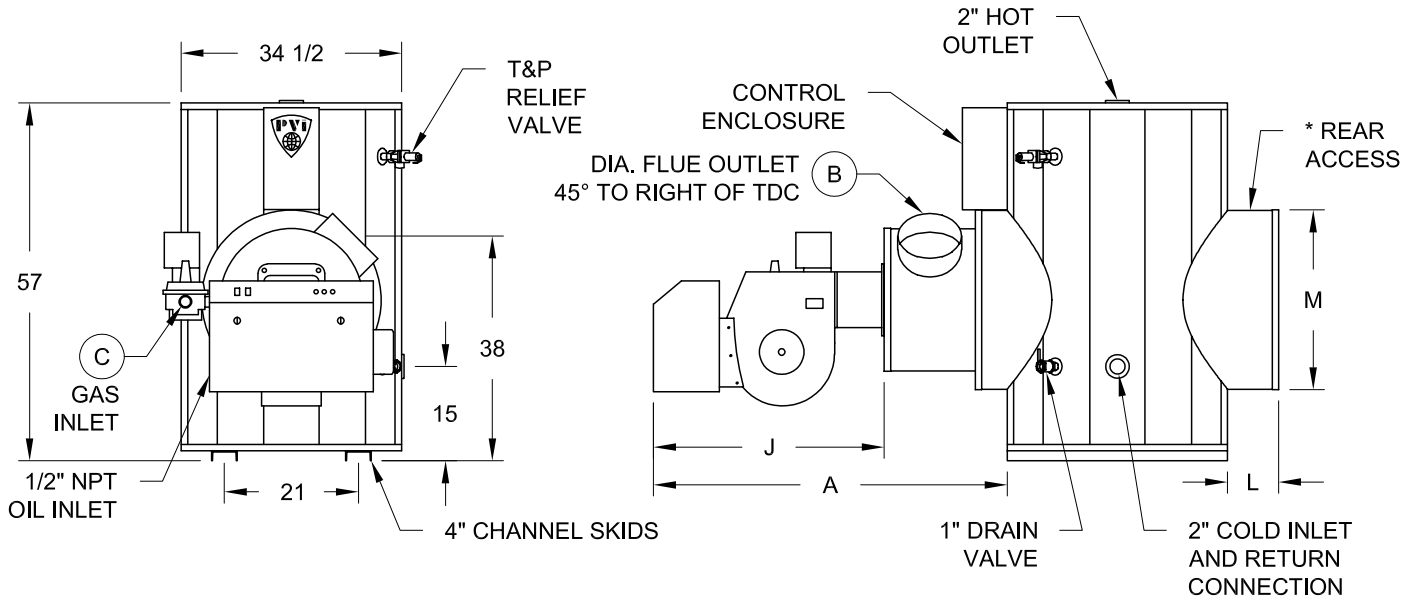

TURBOPOWER® GAS/OIL • PACKAGED WATER HEATER
POLYSHIELD® POLYMER-LINED STORAGE TANK

TANK SERIES 125 GALLONS

Model Number	Recovery gph ①		Input Btu/h	Min. Inlet Flow Gas Pressure "W.C. ③	#2 Oil gph	Dimensions (inches)				Blower Motor		Shipping Weight lbs
	40°- 120°F	40°- 140°F				A	B	C	J ②	HP	Volt/Ph/Amps	
750 P 125A-TPGO	750	600	600,000	4.5	4.3	57	6	1	31	1/2	115/1Ø/10	1650
1000 P 125A-TPGO	1000	800	800,000	6.0	5.7	57	8	1	31	1/2	115/1Ø/10	1690

① Recoveries based on 83% thermal efficiency. ASHRAE 90.1 compliant for efficiency and standby loss.

② "J" dimension is for the burner housing only. Gas train may exceed this dimension.

③ Standard gas train.

* The information presented is for Natural gas 0.6 S.G.— For operation with propane (LP gas), consult factory.

Dimensions are in inches unless otherwise specified.

Burner control panel requires 18" clearance for door swing.

For standard and optional equipment, see form PV 6047.

* GAS PRESSURE REQUIREMENTS
SEE TABLE FOR <u>MINIMUM</u> PRESSURE BY MODEL NUMBER. MAXIMUM STATIC INLET PRESSURE: 14" W.C. FOR PRESSURES OTHER THAN LISTED, CONSULT FACTORY. Pressure shown is for standard UL gas train. Additional controls may increase pressure requirements.
VENTING REQUIREMENTS
-02" TO -.06" W.C. (NEGATIVE PRESSURE) <i>ENTIRE VENT SYSTEM SHOULD NEVER BE SIZED BASED UPON THE VENT CONNECTION DIAMETER EXCLUSIVELY. FOR PROPER SIZING, CONSULT THE NATIONAL FUEL GAS CODE UNDER "FAN-ASSISTED."</i>

* REAR ACCESS MODULE			
MODEL PREFIX	M	L	STD or OPTIONAL
750-1500	23"	8"	OPTIONAL
STANDARD ELECTRICAL REQUIREMENTS			
CONTROL VOLTAGE: 120V, 1Ø, 60 HZ., 2 AMPS. MOTOR VOLTAGE: 208V, 230V, AND 460V MOTORS ARE AVAILABLE BUT WILL REQUIRE A SEPARATE 120V/2 amps CONTROL CIRCUIT OR AN OPTIONAL CONTROL CIRCUIT TRANSFORMER.			

PVI RESERVES THE RIGHT TO CHANGE THE DESIGN AND SPECIFICATION WITHOUT NOTICE.