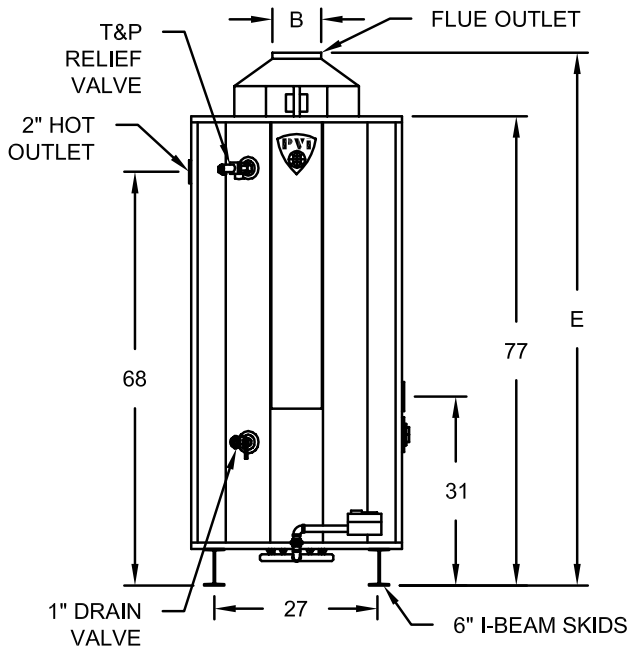

ATMOSPHERIC GAS • PACKAGED WATER HEATER NICKELSHIELD® - NICKEL-PLATED STORAGE TANK

TANK SERIES 125 GALLONS

Model Number	Recovery gph ①		Input Btu/h	* Min. Inlet Flow Gas Pressure "W.C.	Dimensions (inches)			Shipping Weight lbs
	40° - 120°F	40° - 140°F			B	C	E	
14 N 125A-G	168	134	140,000	4.5	5	3/4	86	980
20 N 125A-G	239	191	199,000	4.5	6	3/4	86	1030
27 N 125A-G	324	259	270,000	4.5	7	3/4	86	1090
40 N 125A-G	479	383	399,000	4.5	8	3/4	87	1170
54 N 125A-G	648	518	540,000	6.5	10	1	87	1330
72 N 125A-G	864	691	720,000	6.5	12	1	87	1430
80 N 125A-G	960	768	800,000	7.0	12	1 1/4	87	1490

① Recoveries based on 80% thermal efficiency. ASHRAE 90.1 compliant for efficiency and standby loss.

* The information presented is for natural gas 0.6 S.G. – For operation with propane (LP gas), consult the factory.

* For operation outside this range, consult the factory.

Dimensions are in inches unless otherwise notes.

For standard and optional equipment, see form #PV 6070.

STANDARD GAS PRESSURE REQUIREMENTS:

SEE TABLE FOR MINIMUM PRESSURE BY MODEL NUMBER.
MAXIMUM STATIC INLET GAS PRESSURE: 14 W.C.
FOR GAS PRESSURES OUTSIDE OF THIS RANGE,
CONTACT YOUR PVI REPRESENTATIVE.

ELECTRICAL REQUIREMENTS:

CONTROL VOLTAGE: 115V, 1Ø, 60 HZ., 2 AMPS

VENTING REQUIREMENTS:

TYPE B VENTING.

ENTIRE VENT SYSTEM SHOULD NEVER BE SIZED BASED UPON THE VENT CONNECTION DIAMETER EXCLUSIVELY. CHECK NATIONAL FUEL GAS CODE UNDER "ATMOSPHERIC."

PVI RESERVES THE RIGHT TO CHANGE THE DESIGN AND SPECIFICATION WITHOUT NOTICE.

PVI INDUSTRIES, LLC
FORT WORTH, TEXAS 76111
(800) 784-8326 • www.pvi.com

Product is patented in the U.S., Canada, and Mexico.