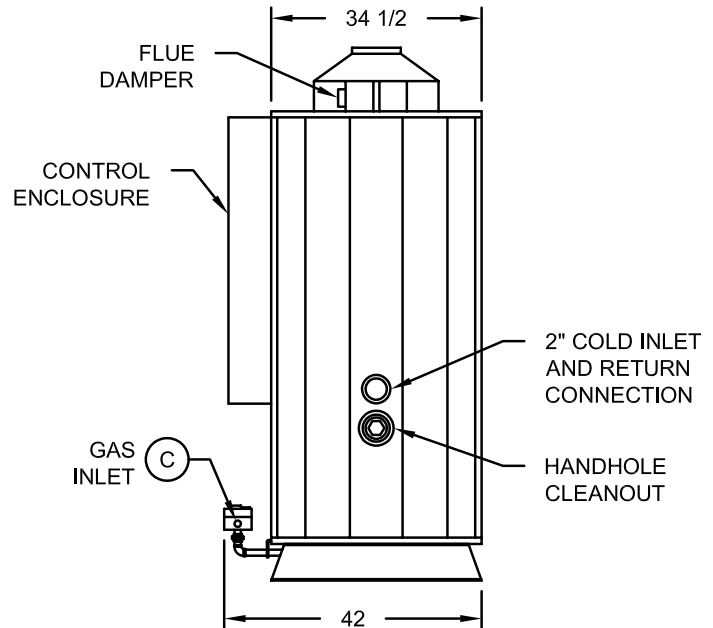

ATMOSPHERIC GAS • PACKAGED WATER HEATER NICKELSHIELD® - NICKEL-PLATED STORAGE TANK

TANK SERIES 125 GALLONS

Model Number	Recovery gph ①		Input Btu/h	* Min. Inlet Flow Gas Pressure "W.C.	Dimensions (inches)			Shipping Weight lbs
	40° - 120°F	40° - 140°F			B	C	E	
14 N 125A-G	168	134	140,000	4.5	5	3/4	86	980
20 N 125A-G	239	191	199,000	4.5	6	3/4	86	1030
27 N 125A-G	324	259	270,000	4.5	7	3/4	86	1090
40 N 125A-G	479	383	399,000	4.5	8	3/4	87	1170
54 N 125A-G	648	518	540,000	6.5	10	1	87	1330
72 N 125A-G	864	691	720,000	6.5	12	1	87	1430
80 N 125A-G	960	768	800,000	7.0	12	1 1/4	87	1490

① Recoveries based on 80% thermal efficiency. ASHRAE 90.1 compliant for efficiency and standby loss.

* The information presented is for natural gas 0.6 S.G. – For operation with propane (LP gas), consult the factory.

* For operation outside this range, consult the factory.

Dimensions are in inches unless otherwise notes.

For standard and optional equipment, see form #PV 6070.

STANDARD GAS PRESSURE REQUIREMENTS:

SEE TABLE FOR MINIMUM PRESSURE BY MODEL NUMBER.
MAXIMUM STATIC INLET GAS PRESSURE: 14 W.C.
FOR GAS PRESSURES OUTSIDE OF THIS RANGE,
CONTACT YOUR PVI REPRESENTATIVE.

ELECTRICAL REQUIREMENTS:

CONTROL VOLTAGE: 115V, 1Ø, 60 HZ., 2 AMPS

VENTING REQUIREMENTS:

TYPE B VENTING.

ENTIRE VENT SYSTEM SHOULD NEVER BE SIZED BASED UPON THE VENT CONNECTION DIAMETER EXCLUSIVELY. CHECK NATIONAL FUEL GAS CODE UNDER "ATMOSPHERIC."

PVI RESERVES THE RIGHT TO CHANGE THE DESIGN AND SPECIFICATION WITHOUT NOTICE.

PVI INDUSTRIES, LLC
FORT WORTH, TEXAS 76111
(800) 784-8326 • www.pvi.com

Product is patented in the U.S., Canada, and Mexico.