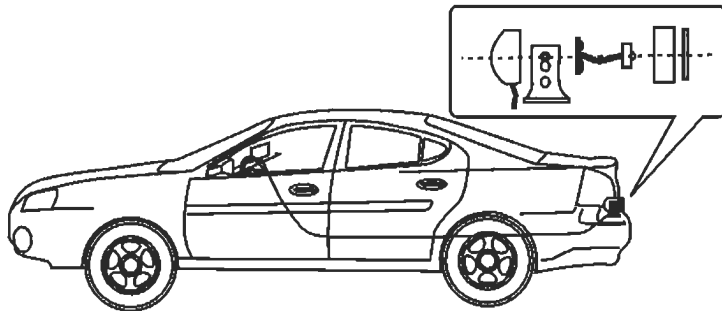

USER'S MANUAL

CAMERA

SPECIFICATION

TV System	PAL	NTSC
Image Sensor	OV 1/3" Color CMOS	
Total Pixels	628x582	
Resolution	420 TV Line	
Min Illumination	2.0 LUX	
Lens	6mm	
Video Output	1.0Vpp composite video at 75 ohm	
Operation Temp	-20°C~50°C	
Power Supply	DC 12V $\geq$200mA	
Dimensions	ϕ 25 x 54mm