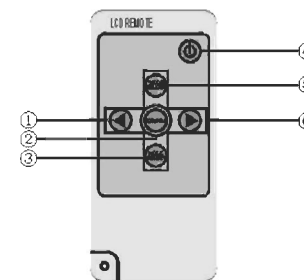

REMARKS:

1. Video: AV2 Video input (①DVD/VCD ②Rear Camera) WHEN ② IS CONNECTED TO THE POWER REAR VIEW AUTO SWITCH TO VCD/DVD SIGNAL ; WHEN ② POWER CLOSE, SYSTEM WILL AUTO SWITCH TO VCD /DVD SIGNAL
BACKING UP AUTO SWITCH

2. OPERATION:

- WHEN BACKING UP ;
VIDEO WILL AUTO
SWITCH TO REAR VIEW CAMERA.
AFTER BACKING UP.
IT WILL AUTO SWITCH BACK TO DVD/VCD.
3. ADDITIONAL: NO VIDEO /INPUT; BLUE LIGHT WILL SHOW ON SCREEN.

INSTALLATION

CAMERA CONNECTOR

Instruction of Operating Remote:

1. Volume Reducing Button;
2. Menu Button;
3. Display Mode Select Button;
4. Power Button;
5. Input Switch Button;
6. Volume Increasing Button;

USER'S MANUAL

CAMERA

SPECIFICATION

TV System	PAL	NTSC
Image Sensor	OV 1/3" Color CMOS	
Total Pixels	628x582	
Resolution	420 TV Line	
Min Illumination	2.0 LUX	
Lens	6mm	
Video Output	1.0Vpp composite video at 75 ohm	
Operation Temp	-20°C~50°C	
Power Supply	DC 12V \geq 200mA	
Dimensions	ϕ 25 x 54mm	