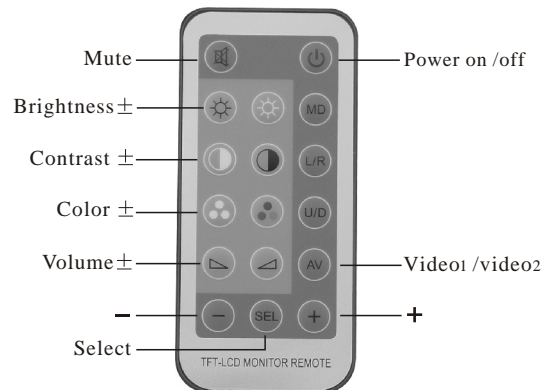

1. Press the POWER ON/OFF button on the monitor or remote unit to turn on the power.
 - a. Touch power switch on the monitor to select video/audio inputs.
 - b. Press power switch on the monitor 2 second to turn off the monitor
2. Press MENU button on the monitor or remote unit to active the OSD function show on the LCD screen and press again to select the adjustment item as below.
 BRIGHTNESS
 CONTRAST
 COLOR
 VOLUME
3. Press UP/DOWN button on the monitor or remote unit to increase or decrease the value of the adjustment functions for optimum viewing.
 REMOTE CONTROL UNIT
 POWER on/off

FEATURES ON SCREEN DISPLAY CONTROL
 ON SCREEN DISPLAY CONTROL
 WIDE SCREEN LCD PANEL

4. WIRE CONNECTION

Red wire: +ve
 Black wire: -ve
 Violet wire: none
 Yellow RCA Jack: Video1 In
 Yellow RCA Jack: Video2 In
 Red RCA Jack: AUDIO

5. ACCESSORIES

EXTENSION MINIDIN CABLE 1PC
 REMOTE CONTROL UNIT 1 PC
 VIDEO CABLE 1PC
 HEADREST SHROUD

6. LCD MONITOR REMOTE CONTROL

SPECIFICATIONS:

DISPLAY.....	7.2" WIDE SCREEN LCD
BACK LIGHT	BUILT IN CCFT
DOT FORMAT	960X234
VIDEO INPUT LEVEL	COMPOSITE 1.0V P-P/75 OHMS
VIDEO INPUT SYSTEMS.....	NTSC AUTO SWITCHING
POWER SOURCE.....	DC 12V +/- 15%
POWER CONSUMPTION	700Ma (max) / 10w (max)
OPERATION TEMPERATURE	-20 Celcius to + 75 Celcius
STORAGE TEMPERATURE	-30 Celcius to + 85 Celcius
DIMENSIONS	215 (W) x153 (H) x38 (D) mm
NET WEIGHT	0.8 KGS