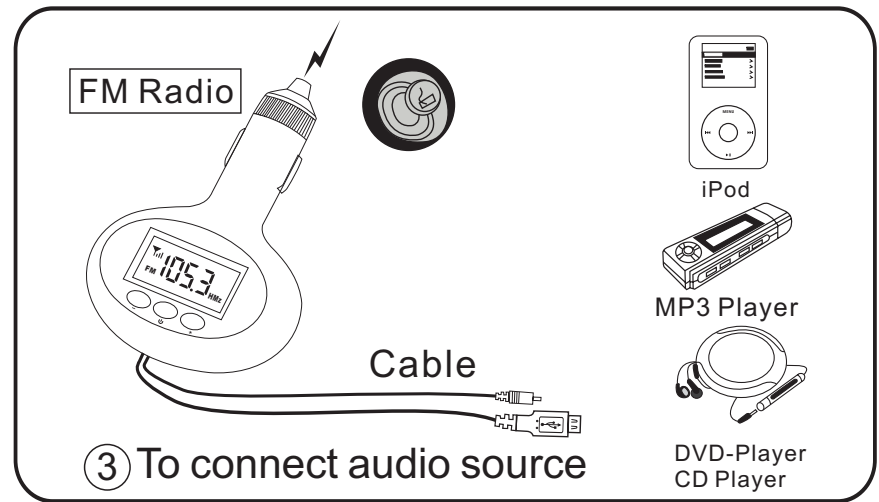

## SKETCH-MAP

## OPERATION

LCD will light when power on

Plug into car cigarette lighter socket

① To switch on power