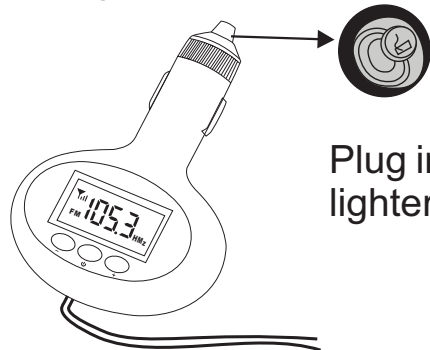

## OPERATION

LCD will light when power on

Plug into car cigarette lighter socket

① To switch on power