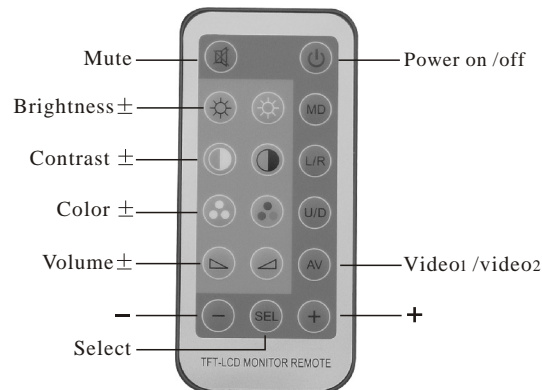

PYLE®

OWNER'S MANUAL

7.2" TFT LCD MONITOR

7.2" HEADREST LCD MONITOR
YOU'RE NOW READY FOR
MORE FUN ON
THE ROAD THAN EVER BEFORE

PL72HBTF
WWW.PYLEAUDIO.COM

7.2" HEADREST NTSC LCD MONITOR OSD ADJUSTMENT

1. Press the POWER ON/OFF button on the monitor or remote unit to turn on the power.
 - a. Touch power switch on the monitor to select video/audio inputs.
 - b. Press power switch on the monitor 2 second to turn off the monitor
2. Press MENU button on the monitor or remote unit to active the OSD function show on the LCD screen and press again to select the adjustment item as below.
 BRIGHTNESS
 CONTRAST
 COLOR
 VOLUME
3. Press UP/DOWN button on the monitor or remote unit to increase or decrease the value of the adjustment functions for optimum viewing.
 REMOTE CONTROL UNIT
 POWER on/off

FEATURES ON SCREEN DISPLAY CONTROL
 ON SCREEN DISPLAY CONTROL
 WIDE SCREEN LCD PANEL

4. WIRE CONNECTION

Red wire: +ve
 Black wire: -ve
 Violet wire: none
 Yellow RCA Jack: Video1 In
 Yellow RCA Jack: Video2 In
 Red RCA Jack: AUDIO

5. ACCESSORIES

EXTENSION MINIDIN CABLE 1PC
 REMOTE CONTROL UNIT 1 PC
 VIDEO CABLE 1PC
 HEADREST SHROUD

6. LCD MONITOR REMOTE CONTROL

SPECIFICATIONS:

DISPLAY.....	7.2" WIDE SCREEN LCD
BACK LIGHT	BUILT IN CCFT
DOT FORMAT	960X234
VIDEO INPUT LEVEL	COMPOSITE 1.0V P-P/75 OHMS
VIDEO INPUT SYSTEMS.....	NTSC AUTO SWITCHING
POWER SOURCE.....	DC 12V +/- 15%
POWER CONSUMPTION	700Ma (max) / 10w (max)
OPERATION TEMPERATURE	-20 Celcius to+ 75 Celcius
STORAGE TEMPERATURE	-30 Celcius to+ 85 Celcius
DIMENSIONS	215 (W) x153 (H) x38 (D) mm
NET WEIGHT	0.8 KGS