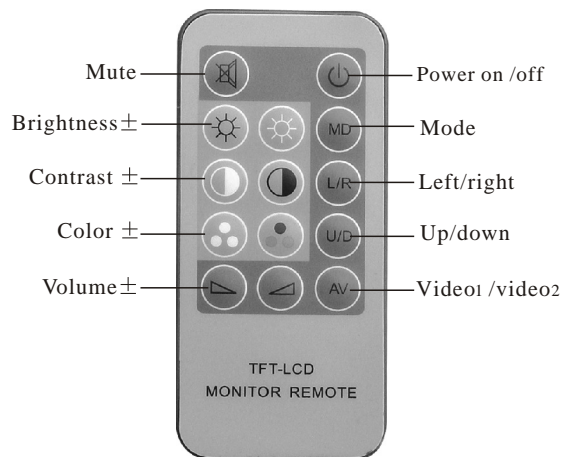

## 8" ROOF MOUNT TFT - LCD MONITOR OSD ADJUSTMENT

1. Press the POWER ON/OFF button on the monitor or remote unit to turn on the power.
  - a. Touch power switch on the monitor to select video/audio inputs.
  - b. Press power switch on the monitor 2 second to turn off the monitor
2. Press MENU button on the monitor or remote unit to active the OSD function show on the LCD screen and press again to select the adjustment item as below.  
BRIGHTNESS  
CONTRAST  
COLOR
3. Press UP/DOWN button on the monitor or remote unit to increase or decrease the value of the adjustment functions for optimum viewing.  
REMOTE CONTROL UNIT  
POWER on/off

FEATURES ON SCREEN DISPLAY CONTROL  
ON SCREEN DISPLAY CONTROL  
WIDE SCREEN LCD PANEL  
SUPER BRIGHT LCD PANEL

### 4. WIRE CONNECTION

Red wire: +ve  
Black wire: -ve  
Violet wire: none  
Yellow RCA Jack: Video1 In  
White RCA Jack: Vudio2 In

### 6. LCD MONITOR REMOTE CONTROL