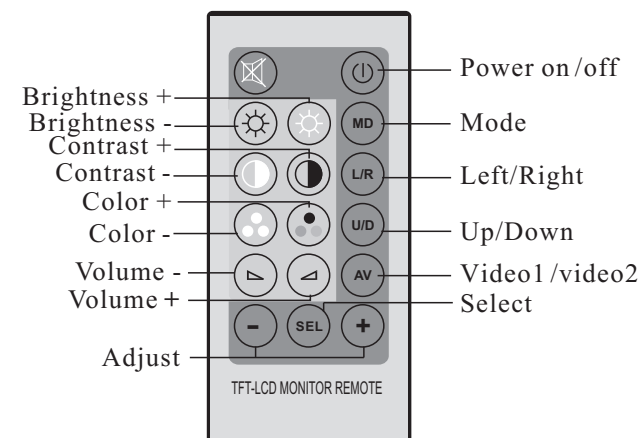

III、 Remote Control