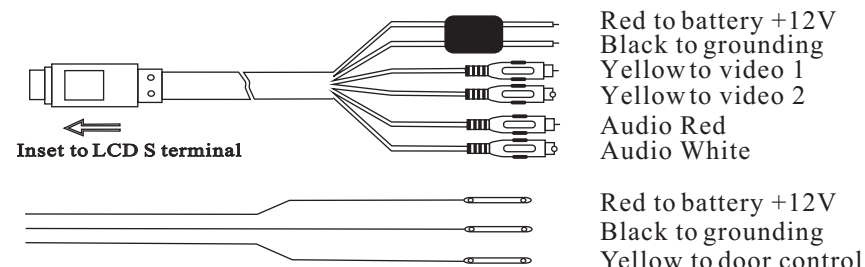

IV、 Connection