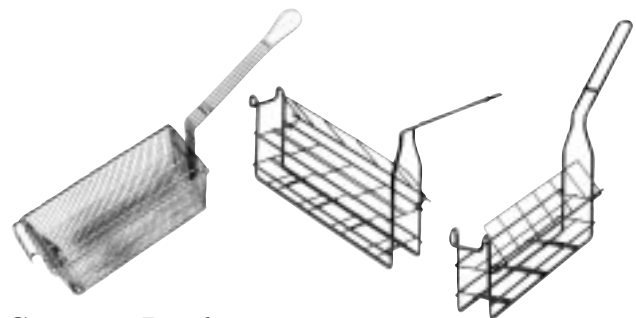

Prince Castle fry baskets offer users consistent performance and proven durability while helping to provide fresh and appetizing menu items.

With a wide variety of models and sizes to choose from, Prince Castle fry baskets are the perfect choice for menu items such as french fries, chicken, fish, tacos, onion loaves, pies, hash browns, tortillas and much more.

Just let us know your needs... we're ready to serve you!

Prince Castle: Setting The New Industry Standard

Prince Castle's Superior Customer Service

Industry Standard

Slow delivery

Baskets built to order

Large minimum order

"Foodservice is 10% of our business"

Prince Castle Standard

Immediate delivery

Baskets built to forecast

Very flexible ordering

"Foodservice IS our business"

Prince Castle's Proven Product Quality

Industry Standard

Single nickel-plated

50 - 100 lbs. weld strength

Difficult to differentiate models

Prince Castle Standard

Double nickel-plating for increased protection vs. corrosion and scratching

150+ lbs. weld strength

All baskets stamped with model number & date code

All baskets NSF-listed

Custom baskets and labeling available

Custom Baskets

Not every foodservice operation has standard foodservice needs. For you, Prince Castle can customize a basket or wire form ideally suited to your specifications. Just follow these three easy steps:

- Specify or provide dimensional drawings or samples
- Determine the quantity desired
- Contact Prince Castle