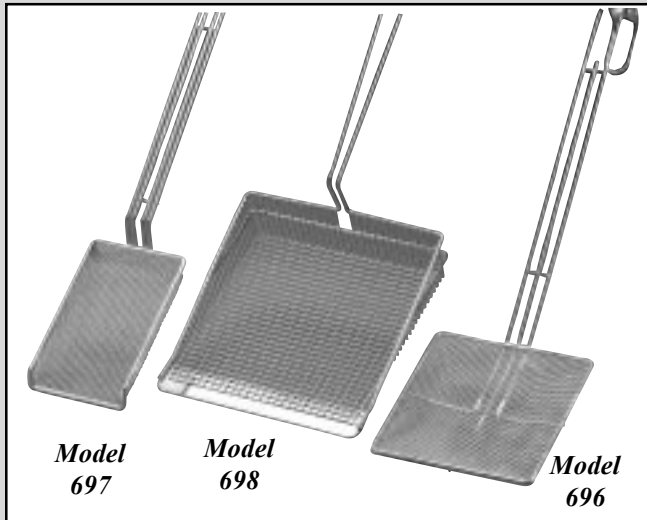

Accessories

Skimmers and Scoops

Prince Castle skimmers and scoops offer the same durability and consistent performance as any other Prince Castle fry basket. Perfect for large chicken fryers, skimmers and scoops simplify an otherwise messy job of cleaning the fryer.

Model 696 Skimmer: 6" x 6" fine mesh

Model 697 Skimmer/Scoop: 4" x 6" fine mesh

Model 698 Scoop: 8" x 8" with 1/4" mesh