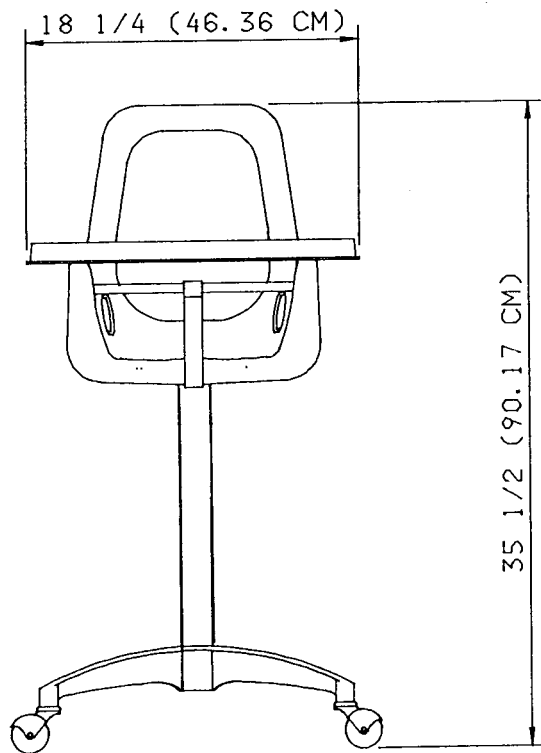

2445, 2446, 2447 PEDESTAL HIGH CHAIR

PRINCE CASTLE INC.
WORLDWIDE

SPECIFICATIONS

DIMENSIONS

MODEL NUMBER	WIDTH IN. (CM)	HEIGHT IN. (CM)	HEIGHT OF TRAY LEVEL IN. (CM)	DEPTH IN. (CM)	SHIPPING WT. LB. (KG.)
2445	18¹/₄ (46.36)	35¹/₂ (90.17)	29 (73.66)	20¹/₂ (52.07)	17 (7.71)
2446	18¹/₄ (46.36)	35¹/₂ (90.17)	29 (73.66)	20¹/₂ (52.07)	17 (7.71)
2447	18¹/₄ (46.36)	35¹/₂ (90.17)	29 (73.66)	20¹/₂ (52.07)	17 (7.71)

ORDERING INFORMATION

MODEL	DESCRIPTION
2445KSW	White High Chair with Walnut vinyl pad
2445KSL	White High Chair with Lemon vinyl pad
2446KSW	Brown High Chair with Walnut vinyl pad
2447KSG	Gray High Chair with Gray vinyl pad
446-13	Replacement Plastic Tray

*Designs and specifications are subject to change without notice.