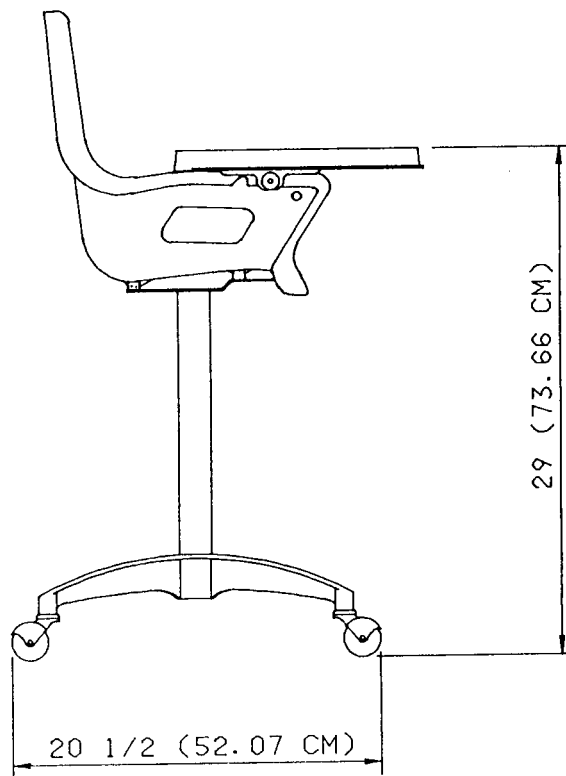

2445, 2446, 2447 PEDESTAL HIGH CHAIR

PRINCE CASTLE INC.
WORLDWIDE

SPECIFICATIONS

DIMENSIONS

MODEL NUMBER	WIDTH IN. (CM)	HEIGHT IN. (CM)	HEIGHT OF TRAY LEVEL IN. (CM)	DEPTH IN. (CM)	SHIPPING WT. LB. (KG.)
2445	18¹/₄ (46.36)	35¹/₂ (90.17)	29 (73.66)	20¹/₂ (52.07)	17 (7.71)
2446	18¹/₄ (46.36)	35¹/₂ (90.17)	29 (73.66)	20¹/₂ (52.07)	17 (7.71)
2447	18¹/₄ (46.36)	35¹/₂ (90.17)	29 (73.66)	20¹/₂ (52.07)	17 (7.71)

ORDERING INFORMATION

MODEL	DESCRIPTION
2445KSW	White High Chair with Walnut vinyl pad
2445KSL	White High Chair with Lemon vinyl pad
2446KSW	Brown High Chair with Walnut vinyl pad
2447KSG	Gray High Chair with Gray vinyl pad
446-13	Replacement Plastic Tray

*Designs and specifications are subject to change without notice.