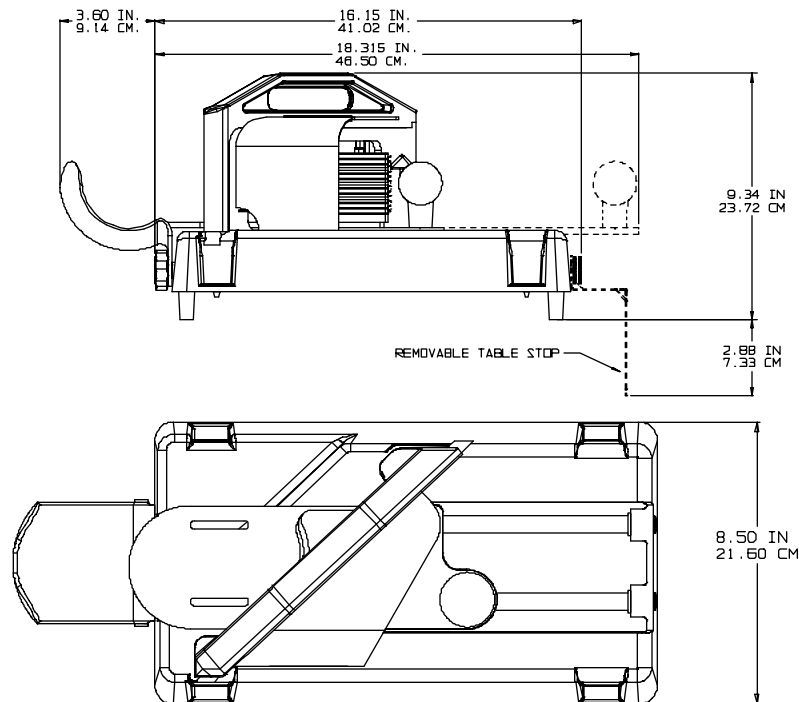

943 SERIES TOMATO SABER™

PRINCE CASTLE INC.
WORLDWIDE

SPECIFICATIONS DIMENSIONS

MODEL NUMBER	WIDTH IN. (CM)	HEIGHT IN. (CM)	LENGTH IN. (CM)	SHIPPING WT. LB. (KG.)	SHIPPING CU.FT. (CU.M.)
943 Series	8.50 (21.60)	9.34 (23.72)	18.32 (46.50)	14(6.4)	.9 (.03)

ORDERING INFORMATION

MODEL	DESCRIPTION
943-A	$\frac{3}{16}$" (.48 cm) Slice Tomato Saber™
943-B	$\frac{1}{4}$" (.64 cm) Slice Tomato Saber™
943-C	$\frac{3}{8}$" (.95 cm) Slice Tomato Saber™
943-D	$\frac{7}{32}$" (.55 cm) Slice Tomato Saber™
943-038A	Perma-Tight™ Replacement Blade Set ($\frac{3}{16}$" for 943-A
943-039A	Perma-Tight™ Replacement Blade Set ($\frac{1}{4}$" for 943-B
943-040A	Perma-Tight™ Replacement Blade Set ($\frac{3}{8}$" for 943-C
943-041A	Perma-Tight™ Replacement Blade Set ($\frac{7}{32}$" for 943-D

ACCESSORIES

MODEL	DESCRIPTION
953	Tomato Core-It® packaged one per card
950-1	Tomato Core-It® bulk package—144 per carton
943-042	Slicer/Cutter Blade Cleaning Brush

*Designs and specifications are subject to change without notice.