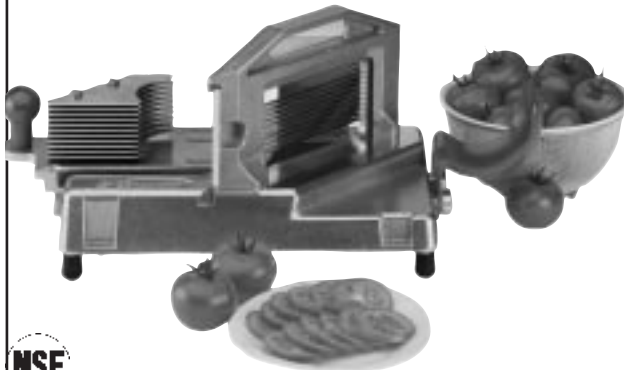

FASLINE

**TOMATO
SABER™**

NSF

Model 943-Series

The new Prince Castle Tomato Saber™ is the ideal tomato slicing system. Our exclusive Perma-Tight™ blade cartridge never requires blade tightening or adjusting. The cartridge leaves our factory pretensioned for maximum performance. Blade replacement is fast and easy—simply snap the blade cartridge into place and the slicer is ready to use.

A contoured pusher head holds the tomato in place while slicing, and permanently lubricated Duralon® bearings assure the slicing stroke is smooth and quick. The exclusive Tomato Catcher snaps onto the unit and catches the sliced tomato for easy handling and less mess.

Constructed of aluminum, plastic and stainless steel, the Tomato Saber™ is easy to clean – just spray it with water or run it through the dishwasher. Also, safety features such as the Blade Guard and Tomato Catcher keep the operator away from the slicing area, while the Table Stop and non-skid feet keep the unit stable.

943-1297

943 SERIES TOMATO SABER™

STANDARD FEATURES

- New, exclusive, Perma-Tight™ disposable blade cartridge system eliminates the need for blade tightening or adjusting.
- Contoured Tomato Pusher positions tomato as it passes through the blades.
- Includes Table Stop and exclusive Tomato Catcher.
- Built-in hand guard.
- Permanently lubricated bearings.
- Sturdy cast aluminum, plastic and stainless steel construction.
- Easy to maintain—no tools are required.
- Four models available: $\frac{3}{16}$ ", $\frac{1}{4}$ ", $\frac{3}{8}$ ", $\frac{7}{32}$ " slices.
- Two-year warranty (excluding blade cartridge).