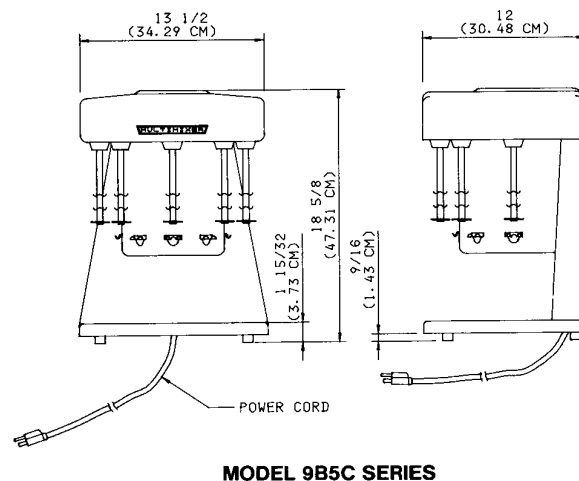

9B3C & 9B5C MULTI-MIXERS

PRINCE CASTLE INC.
WORLDWIDE

SPECIFICATIONS

DIMENSIONS

MODEL NUMBER	WIDTH IN. (CM)	HEIGHT IN. (CM)	DEPTH IN. (CM)	SHIPPING WT. LB. (KG.)
9B3C/9B5C	13¹/₂ (34.29)	18⁵/₈ (47.31)	12 (30.48)	48 (21.77)

ELECTRICAL

MODEL NUMBER	VOLT	HZ.	PHASE	PLUG NUMBER	PLUG CONFIG.
9B3C/9B5C	110-120	60	Single	NEMA 5-15P	

ORDERING INFORMATION

MODEL	DESCRIPTION
9B3C	3 Spindle Multimixer for hard ice cream
9B3C2	3 Spindle Multimixer for soft ice cream
9B3CH	3 Spindle Multimixer 1/2 HP Motor for hard ice cream
9B5C	5 Spindle Multimixer for hard ice cream
9B5C2	5 Spindle Multimixer for soft ice cream
9B5CH	5 Spindle Multimixer 1/2 HP Motor for hard ice cream

*220V, 50Hz. units available in non-CE models.

*Designs and specifications are subject to change without notice.