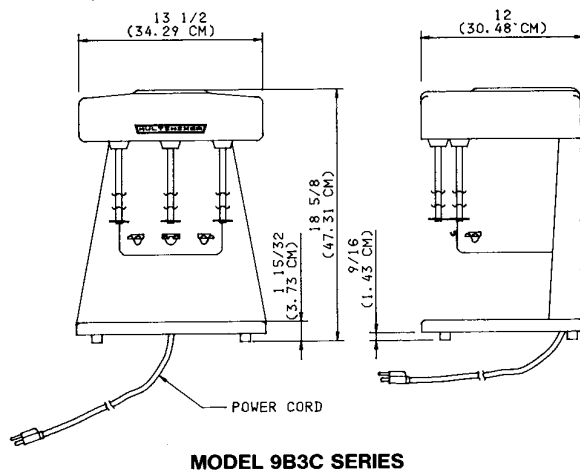

9B3C & 9B5C MULTI-MIXERS

PRINCE CASTLE INC.
WORLDWIDE

SPECIFICATIONS

DIMENSIONS

MODEL NUMBER	WIDTH IN. (CM)	HEIGHT IN. (CM)	DEPTH IN. (CM)	SHIPPING WT. LB. (KG.)
9B3C/9B5C	13¹/₂ (34.29)	18⁵/₈ (47.31)	12 (30.48)	48 (21.77)

ELECTRICAL

MODEL NUMBER	VOLT	HZ.	PHASE	PLUG NUMBER	PLUG CONFIG.
9B3C/9B5C	110-120	60	Single	NEMA 5-15P	

ORDERING INFORMATION

MODEL	DESCRIPTION
9B3C	3 Spindle Multimixer for hard ice cream
9B3C2	3 Spindle Multimixer for soft ice cream
9B3CH	3 Spindle Multimixer 1/2 HP Motor for hard ice cream
9B5C	5 Spindle Multimixer for hard ice cream
9B5C2	5 Spindle Multimixer for soft ice cream
9B5CH	5 Spindle Multimixer 1/2 HP Motor for hard ice cream

*220V, 50Hz. units available in non-CE models.

*Designs and specifications are subject to change without notice.