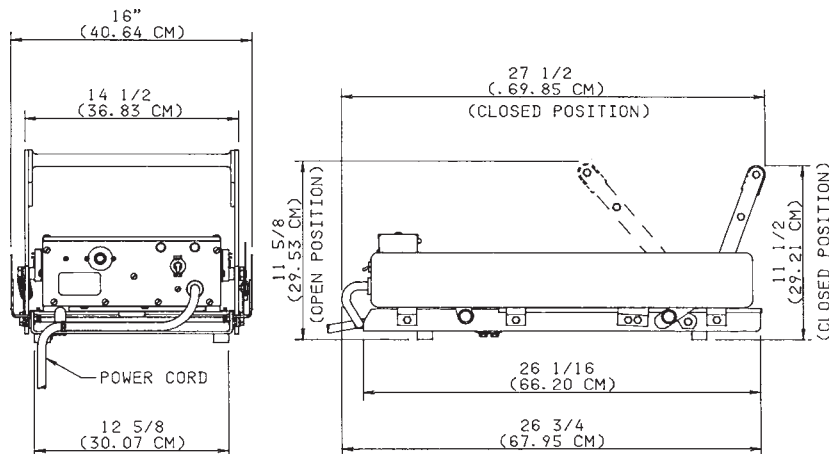

212-GFCCE BATCH BUN TOASTER

PRINCE CASTLE INC.
WORLDWIDE

SPECIFICATIONS

DIMENSIONS

MODEL NUMBER	WIDTH IN. (CM)	HEIGHT IN. (CM)	DEPTH IN. (CM)	SHIPPING WT. LB. (KG.)
212-GFCCE	27¹/₂ (69.85)	11⁵/₈ (29.53)	16.0 (40.64)	70 (31.7)

ELECTRICAL

MODEL NUMBER	VOLTS	Hz.	WATTS	AMPS	PHASE	PLUG NUMBER	PLUG CONFIG.
212-GFCCE	230	50	2300	10	Single	CEE-17	

*All units equipped with 6 ft. (182.8cm) line cord.

VOLTAGE ACROSS WATTAGE

208V	50/60Hz	1800W
220V	50/60Hz	2100W
230V	50/60Hz	2300W
240V	50/60Hz	2500W

ACCESSORIES

MODEL	DESCRIPTION
212-419	Aluminum Bun Spatula (1 included)
224-5	Bun and Utility Pan
212-635	Release Sheet Mounting Kit
212-491S	Release Sheet (Package of 2)

*Designs and specifications are subject to change without notice.

BATCH BUN TOASTER

212-GFCCE