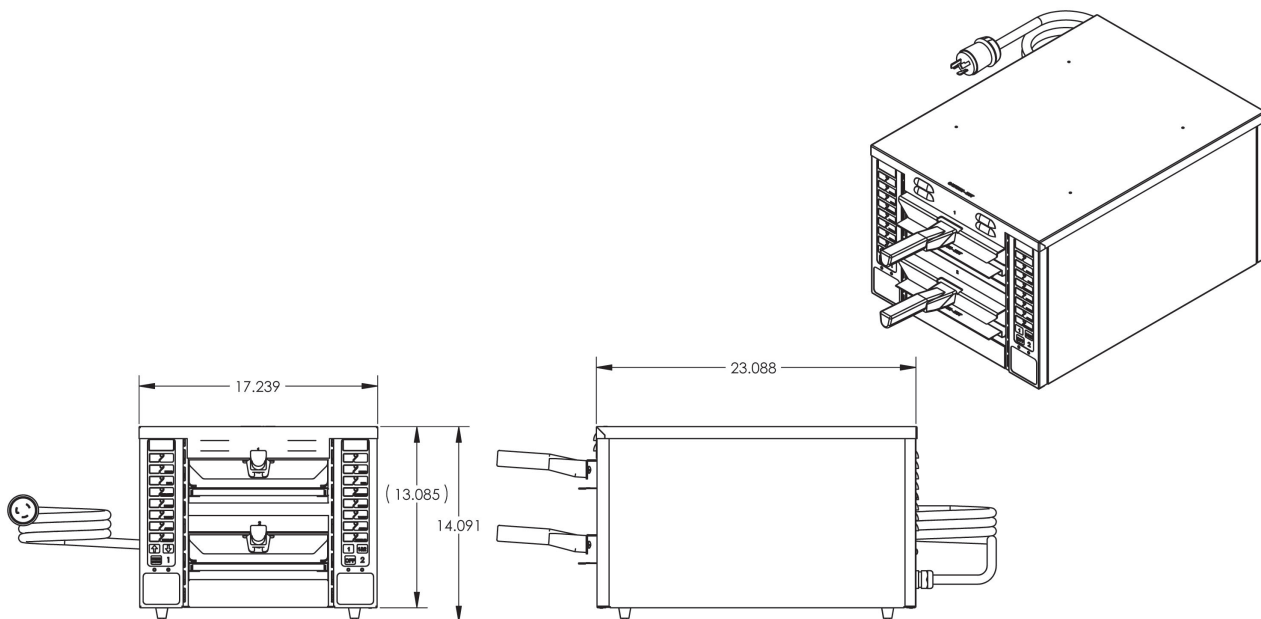

454-B RADIANT BATCH BUN TOASTER

SPECIFICATIONS

DIMENSIONS

MODEL NUMBER	WIDTH IN. (CM)	HEIGHT IN. (CM)	DEPTH IN. (CM)	SHIPPING WT. LB. (KG.)
454-B	17.23 (43.7)	14.09 (35.8)	23.08 (58.6)	73 (33.2)

ELECTRICAL

MODEL NUMBER	VOLTS	Hz.	WATTS	AMPS	PHASE	PLUG NUMBER
454-B	208-240	60	5200	25.0	Single	6-30P

*Designs and specifications are subject to change without notice.