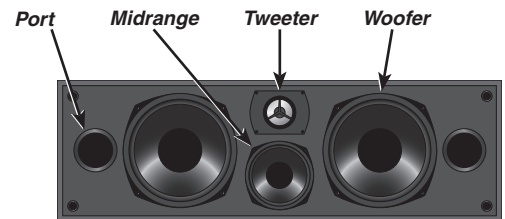

OWNER'S MANUAL

CC525

Dedicated Center Channel Speaker

INTRODUCTION

Timbre-matched with Proficient's complete line of Ceiling and Wall Series speakers, the CC525 is the perfect Dedicated Center Channel for your home theater system.

Please refer to **Diagram 1** to familiarize yourself with the components of the CC525.

Diagram 1:
CC525 Components

PLACEMENT

With the cabinet positioned horizontally, place the CC525 as close to the screen as possible. This most often means it will need to be placed directly on top of or just below the television with the front of the cabinet as far forward as possible, preferably flush with the screen. It is perfectly safe to place the CC525 close to the television, as it is magnetically shielded. (See **Diagram 2**)