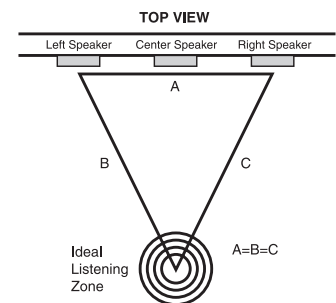

#### PLACEMENT

With the cabinet positioned horizontally, place the CC525 as close to the screen as possible. This most often means it will need to be placed directly on top of or just below the television with the front of the cabinet as far forward as possible, preferably flush with the screen. It is perfectly safe to place the CC525 close to the television, as it is magnetically shielded. (See **Diagram 2**)

**Diagram 2:**  
CC525 Placement

Vertically lining up the cabinet with the left and right speakers, while not necessary, will improve performance. Best results are achieved when the left, right and center channel speakers are all the same distance away from the listener. The front left and right speakers should be placed so that they form an equilateral triangle, with the listener at one point and each speaker at the other two. (See **Diagram 3**)