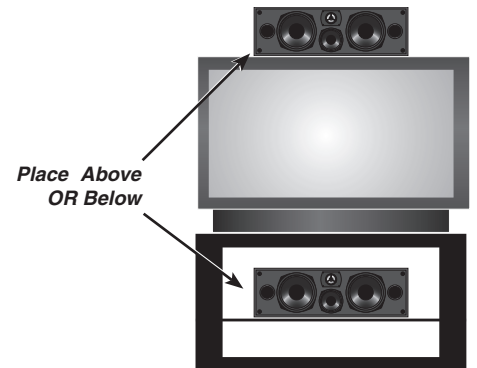

#### INTRODUCTION

Timbre-matched with Proficient's complete line of Ceiling and Wall Series speakers, the CC525 is the perfect Dedicated Center Channel for your home theater system.

Please refer to **Diagram 1** to familiarize yourself with the components of the CC525.

#### PLACEMENT

With the cabinet positioned horizontally, place the CC525 as close to the screen as possible. This most often means it will need to be placed directly on top of or just below the television with the front of the cabinet as far forward as possible, preferably flush with the screen. It is perfectly safe to place the CC525 close to the television, as it is magnetically shielded. (See **Diagram 2**)

**Diagram 2:**  
CC525 Placement

Vertically lining up the cabinet with the left and right speakers, while not necessary, will improve performance. Best results are achieved when the left, right and center channel speakers are all the same distance away from the listener. The front left and right speakers should be placed so that they form an equilateral triangle, with the listener at one point and each speaker at the other two. (See **Diagram 3**)