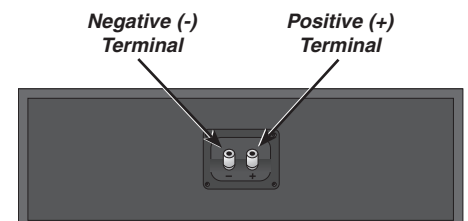

Diagram 4:
Speaker Cable Terminals