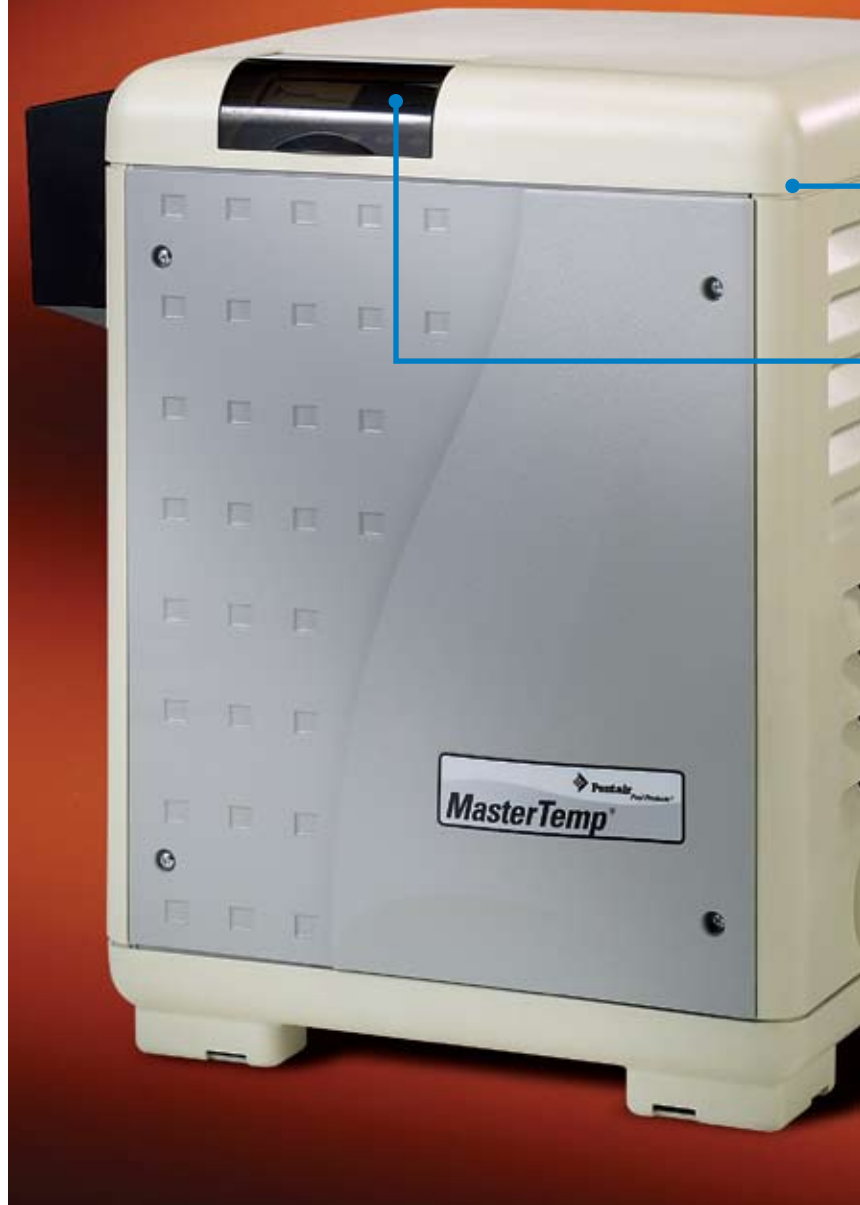

Don't be left out in the cold with heaters that don't measure up to today's longer list of must-have features. Insist on MasterTemp and you're insisting on better performance and lifetime value.