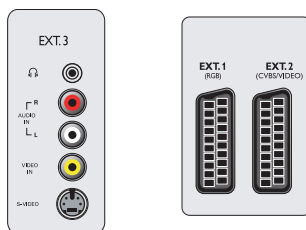

Tuner/Reception/Transmission

- **Aerial Input:** 75 ohm coaxial (IEC75)
- **TV system:** PAL I, PAL B/G, PAL D/K, SECAM B/G, SECAM D/K, SECAM L/L', DVB COFDM 2K/8K
- **Video Playback:** NTSC, SECAM, PAL
- **DVB:** DVB Terrestrial *
- **Tuner bands:** Hyperband, S-Channel, UHF, VHF
- **Number of Preset Channels:** 100
- **Tuner Display:** PLL

Connectivity

- **Ext 1 Scart:** Audio L/R, CVBS in/out, RGB
- **Ext 2 Scart:** Audio L/R, CVBS in/out, S-video in
- **Ext 3:** S-video in, CVBS in, Audio L/R in
- **Ext 4:** YPbPr, Audio L/R in
- **Ext 5:** HDMI
- **Ext 6:** HDMI
- **Number of Scarts:** 2
- **Other connections:** Headphone out, Common Interface

Power

- **Ambient temperature:** 5 °C to 40 °C
- **Mains power:** 220 - 240V, 50/60Hz
- **Power consumption:** 240 W
- **Standby power consumption:** < 1 W

Accessories

- **Included Accessories:** Table top stand, Power cord, Quick start guide, User Manual, Registration card, Warranty certificate, Remote Control, Batteries for remote control
- **Optional accessories:** Floor stand

Dimensions

- **Color cabinet:** Full Black cabinet with High Gloss deco front
- **Set dimensions (W x H x D):** 1046 x 686 x 116 mm
- **Set dimensions with stand (W x H x D):** 1046 x 749 x 265 mm
- **Product weight:** 25 kg
- **Product weight (+stand):** 33 kg
- **Box dimensions (W x H x D):** 1152 x 788 x 313 mm
- **Weight incl. Packaging:** 38.5 kg

Stereo system					Transmission system						
2CS DK	NICAM DK	2CS BG	NICAM I	NICAM LL'	PAL BG	PAL DK	PAL I	SECAM BG	SECAM DK	SECAM LL'	
•	•	•	•	•	•	•	•	•	•	•