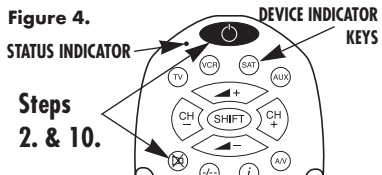

4. Press the TV DEVICE INDICATOR key once. The STATUS INDICATOR and the DEVICE INDICATOR should now both be RED.