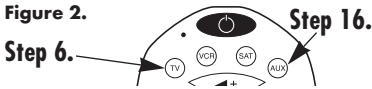

7. Use the number keys on your URC to enter the 3-digit Device Code. If you have entered a valid code, the STATUS INDICATOR will blink once. If you have entered a wrong code, the STATUS INDICATOR will blink twice.