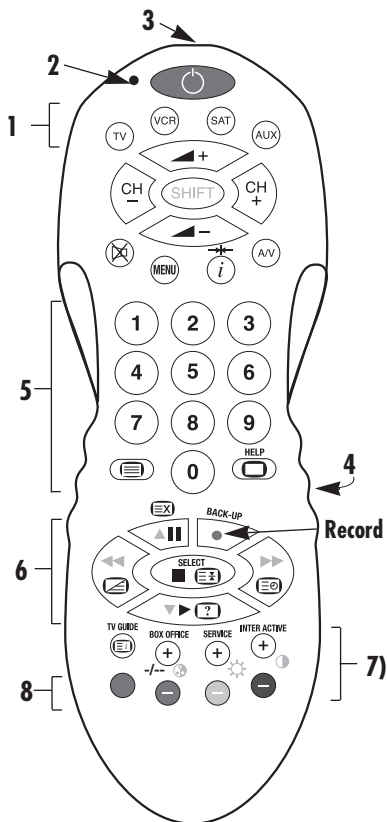

Codes for Televisionspages 5-8

Codes for Video Playerspages 9-11

Codes for Satellite Receiverspage 11

MAIN FEATURES

FUNCTION KEYS

KEY SYMBOL	DESCRIPTION
	POWER ON/OFF
	MUTE
	VOLUME +/-
	CHANNEL +/-, C/P +/-
	CHANNEL 1/2 DIGIT MODE
	A/V SOURCE 1
	INFORMATION/INDEX
	NORMAL
	HELP
	PLAY
	STOP
	PAUSE
	FAST FORWARD (SKY™ MENU RIGHT)
	REWIND (SKY™ MENU LEFT)
	SKY™ MENU UP
	SKY™ MENU DOWN
	RECORD (red circle)
	TELETEXT ON
	TV ON (FROM TEXT TO TV)
	MIX (TV AND TELETEXT COMBINED)
	HOLD PAGE (TELETEXT)
	REVEAL (TELETEXT)
	UPDATE (TELETEXT)
	TIMER (TELETEXT)
	TOP OF PAGE (TELETEXT)
	BOTTOM OF PAGE (TELETEXT)
	FASTEXT RED
	FASTEXT GREEN
	FASTEXT YELLOW
	FASTEXT BLUE
	CHANNEL/PROGRAMME STORE
	CHANNEL/PROGRAMME STORE
	C/P (CHANNEL PROGRAMME)

1. DEVICE INDICATOR keys
2. STATUS INDICATOR
3. Infra red transmitter
4. Battery compartment
5. Number keypad
6. Text & VCR keypad
7. Colour, Brightness, Contrast
8. Fastext keys

SHIFT KEY FUNCTIONS

KEY STROKES	FUNCTION
SHIFT	+/- (COLOUR)
SHIFT	+/- (BRIGHTNESS)
SHIFT	+/- (CONTRAST)
SHIFT ①...⑨	Shift 1-9 contain the following groups of functions 10+, 20+, 30+, 40+ ... 11, 12, 13, 14, 15 ...

HOW TO SET UP YOUR URC

The 4WAY has 4 Device Modes (TV, VCR, SAT & AUX) Your URC can be set-up either by entering the appropriate codes from the list of codes supplied or by using the Library search facility. Instructions for the use of both methods follow.

SET UP FOR TV

1. Turn on your TV
2. Look up the brand name of your TV in the DEVICE CODE LIST (See page 6-8).
3. Look up the 3-digit Device Code next to the brand name of your equipment. If there is more than one code listed for your brand, start from the first code with the following instructions:
4. Hold down both \odot POWER and \boxtimes MUTE keys on your URC simultaneously until the STATUS INDICATOR lights up and stays red (about 4 seconds).