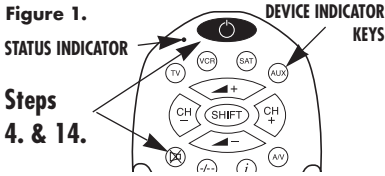

SETUP BY ENTERING DEVICE CODE

(Note: If you do not touch any keys on your URC within 10 seconds during set-up, your URC will automatically abandon the set-up process and revert to the last entered code. This feature reduces accidental erasure of your codes)

SET UP FOR TV

1. Turn on your TV
2. Look up the brand name of your TV in the DEVICE CODE LIST (See page 6-8).
3. Look up the 3-digit Device Code next to the brand name of your equipment. If there is more than one code listed for your brand, start from the first code with the following instructions:
4. Hold down both $\odot$ POWER and $\boxtimes$ MUTE keys on your URC simultaneously until the STATUS INDICATOR lights up and stays red (about 4 seconds).

Steps 4. & 14.

5. Release the $\odot$ POWER and $\boxtimes$ MUTE keys. The STATUS indicator should still be lit. If not repeat step 4.
6. Press the TV DEVICE INDICATOR key once. The STATUS INDICATOR and the DEVICE INDICATOR should now both be RED.