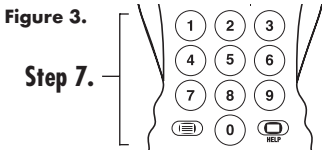

8. Try the keys on your URC that correspond to similar keys on your original remote control, especially those you use most. (Note that the URC will abandon the set-up procedure if you do not press any keys on the URC for more than 10 seconds). If your TV works on all or most of the keys on your URC, you have entered a suitable Device Code. Go to step 11. (Note: Your URC will only operate functions controlled by your original remote nor are the supplied codes guaranteed to operate all these functions)
9. If the Device Code does not work properly on your TV, press the TV INDICATOR KEY once. The STATUS INDICATOR will blink briefly, then turn RED. The TV INDICATOR should still be RED. (If either of the indicators switch off whilst you are still programming your URC, you should start again from step 3.)

10. Repeat steps 7-9 with the other codes listed for your brand of TV until your URC operates most or all of the functions that correspond with the keys on your original remote control.

11. Once you have found a suitable code, to store it, press the TV INDICATOR key twice. The TV INDICATOR will blink

twice and then go out as will the STATUS INDICATOR.

12. If none of the TV codes listed for your brand of TV work correctly, select the code that provides the best results. Alternatively, try the Library Search method, which is fully explained further on in these instructions.

SET UP FOR VCR AND SAT

Repeat the same set-up method for your VCR and SAT, but remember to press the VCR or SAT DEVICE INDICATOR key, and select the corresponding Device Code listing.

SET UP FOR AUX KEY

The following instructions describe how to configure the AUX key to act as a 2nd TV/VCR/SAT control.

13. First use the TV/VCR/SAT set-up method to find the best code for the device you wish to program into the AUX key following steps 1-11.
14. Wait until all indicator lights have gone out then hold down the $\odot$ POWER and $\boxtimes$ MUTE keys together on your URC, until the STATUS INDICATOR lights up and stays red. [About 4 seconds]
15. Release the $\odot$ POWER and $\boxtimes$ MUTE keys. The STATUS indicator should still be lit. If not repeat step 14.
16. Press the AUX DEVICE INDICATOR key once. (AUX INDICATOR should turn RED)
17. Press briefly the TV or VCR or SAT DEVICE INDICATOR corresponding to the type of device you are programming into the AUX key.
18. Type in the 3 digit code that you found in step 13.
19. Press the AUX key twice to store your code. If you have followed the set-up instructions correctly, the STATUS INDICATOR and DEVICE INDICATOR will turn off. Set up is now complete.

SET-UP BY LIBRARY SEARCH