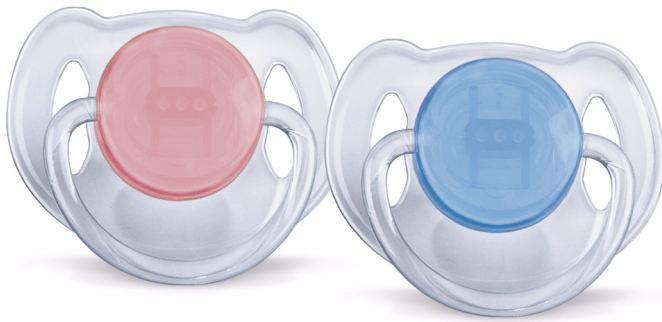

Philips AVENT  
Translucent Pacifiers

6-18m

SCF128/42

## Orthodontic

Stylish design, crystal clear look.

AVENT orthodontic, collapsible and symmetrical nipples respect the natural development of baby's palate, teeth and gums . All AVENT pacifiers are made of silicone and are taste and odour-free. Colours are subject to change.

### Benefits and features:

- Orthodontic, symmetrical collapsible nipple
- User-friendly silicone teats
- Snap-on protective cap
- Security ring handle
- Shield ventilation holes

**PHILIPS**  
**AVENT**  
sense and simplicity

## Orthodontic, symmetrical collapsible teat

Flat, drop-shaped symmetrical teats respect the natural development of your baby's palate, teeth and gums, even if the pacifier ends up upside-down in the mouth.