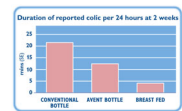

Reduces colic

Healthy, active feeding

Built-in Airflex valve proven to reduce colic

With the AVENT Airflex Teat your baby controls milk flow more like breastfeeding, which can help reduce overeating and spit-up. A unique skirt system flexes to allow air into the bottle and promotes healthy, active feeding and reduces colic

Benefits and features:

- Built-in Airflex Valve
- Silicone
- Reduces colic
- Soft

PHILIPS
AVENT

PHILIPS
sense and simplicity