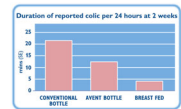

Reduces colic

Healthy, active feeding

Built-in Airflex valve proven to reduce colic

With the AVENT Airflex Teat your baby controls milk flow more like breastfeeding, which can help reduce overeating and spit-up. A unique skirt system flexes to allow air into the bottle and promotes healthy, active feeding and reduces colic

Benefits and features:

- Built-in Airflex Valve
- Silicone
- Reduces colic
- Soft

PHILIPS
AVENT

PHILIPS
sense and simplicity