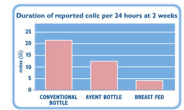

Clinically proven to reduce colic

PHILIPS
AVENT

PHILIPS
sense and simplicity