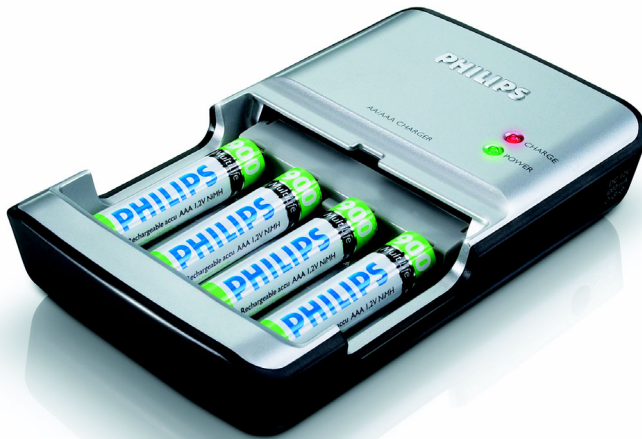

Philips MultiLife
Battery charger

100 minutes

SCB5360CB

Fully charges your batteries in less than 100 min

Charge your digital audio AA and AAA batteries in less than a hundred minutes. This slimline recharger comes with a 12 V car adapter so you can charge two or four batteries simultaneously while you are on the road.

Top Performance

- Protects your batteries against overcharging

Ease of Use

- 12V car plug for charging in your car
- Stylish, smooth and compact design
- Charges 2 or 4 batteries at the same time
- The AC/DC adapter is ready for worldwide use
- Keep your batteries always ready for use

PHILIPS
sense and simplicity

Battery charger
100 minutes

Specifications

Power

- Batteries included
- Battery capacity: 2100 mAh
- Power supply: 100-240 VAC, 50/60 Hz

Technical specifications

- Housing material: ABS

Green Specifications

- Heavy metals: Cd free, Hg free

- Packaging material: PET
- Packaging type: Clam shell blister

Dimensions

- Blister dimensions (WxDxH): 17 x 25 x 6 cm
- Inner carton dimensions WxDxH: 17.7 x 27.2 x 19 cm
- Master carton quantity: 4
- Product dimensions (WxDxH): 12 x 7.5 x 2.35 cm
- Product weight: 0.096 kg