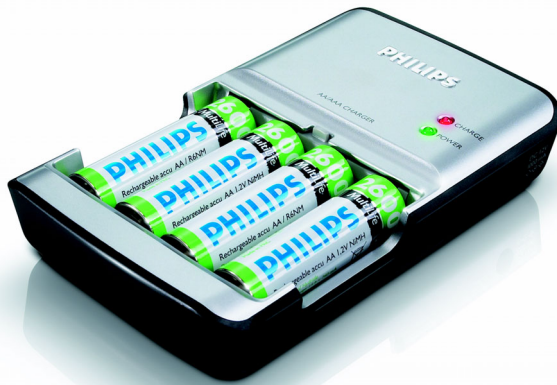

Philips MultiLife  
Battery charger

100 minutes

SCB5375CB