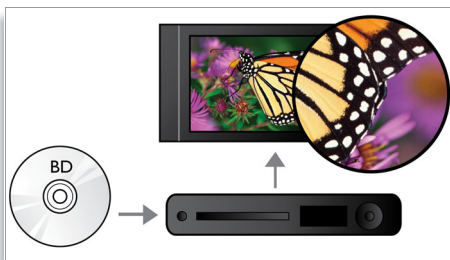

Blu-ray Disc playback

Blu-ray Discs have the capacity to carry high definition data, along with pictures in the 1920 x 1080 resolution that defines full high definition images. Scenes come to life as details leap at you, movements smoothen and images turn crystal clear. Blu-ray also delivers uncompressed surround sound - so your audio experience becomes unbelievably real. The high storage capacity of Blu-ray Discs also allow a host of interactive possibilities to be built in. Seamless navigation during playback

and other exciting features like pop-up menus bring a whole new dimension to home entertainment.