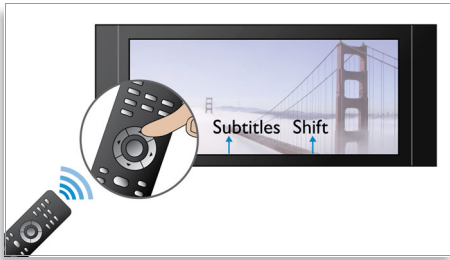

Hear more

- Dolby TrueHD for high fidelity 7.1 surround sound

Engage more

- Bonus View with Picture-in-Picture for video & audio choices
- Enjoy all your movies and music from CD and DVD
- EasyLink controls all EasyLink products with a single remote

PHILIPS
sense and simplicity

Highlights

Subtitle Shift

Subtitle Shift is an enhancement feature that lets users manually adjust a movie's subtitle positioning on the television or computer screen. Using the remote control, users can shift the subtitles up and down on the screen. On widescreen displays, such as 21:9 cinema and projectors, the subtitles sometimes get cut off. In order to see them clearly, the user has to change the display aspect ratio, which defeats the purpose of the widescreen. With the Subtitle Shift feature, the user can retain the correct display aspect ratio and have the subtitles ideally positioned on the screen.

Bonus View

With Bonus View, you can enjoy picture-in-picture with audio choices. A second smaller window - which runs a separate video sequence, appears over the main picture. You can then choose whether you want to listen to what's going on in the smaller window or in the larger one. This allows you to enjoy many special features that are often included in Blu-ray Disc movies. For example, you can watch and listen to the director's comments in the smaller window, whilst he points to scenes or actors in the main picture.