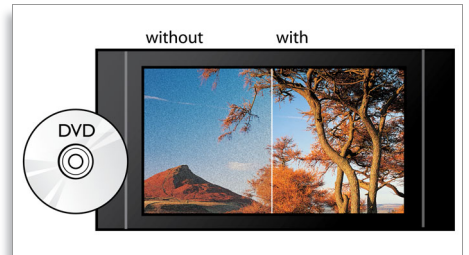

DVD video upscaling

HDMI 1080p upscaling delivers images that are crystal clear. DVD movies in standard definition can now be enjoyed in high definition resolution - ensuring more details and more true-to-life pictures. Progressive Scan (represented by "p" in "1080p") eliminates the line structure prevalent on TV screens, again ensuring relentlessly sharp images. To top it off, HDMI makes a direct digital connection that can carry uncompressed digital HD video as well as digital multi-channel audio, without conversions to analog - delivering perfect picture and sound quality, completely free from noise.

BONUS VIEW

HDMI