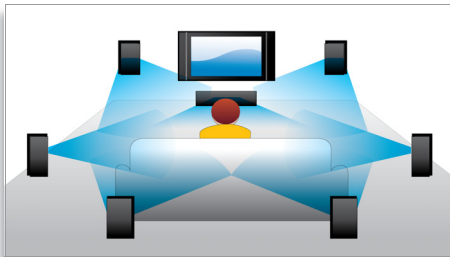

PHILIPS
sense and simplicity

Highlights

Blu-ray Disc playback

Blu-ray Discs have the capacity to carry high definition data, along with pictures in the 1920 x 1080 resolution that defines full high definition images. Scenes come to life as details leap at you, movements smoothen and images turn crystal clear. Blu-ray also delivers uncompressed surround sound - so your audio experience becomes unbelievably real. The high storage capacity of Blu-ray Discs also allow a host of interactive possibilities to be built in. Seamless navigation during playback and other exciting features like pop-up menus bring a whole new dimension to home entertainment.

Dolby TrueHD

Dolby TrueHD delivers 7.1 channels of the finest sound from your Blu-ray Discs. Audio reproduced is virtually indistinguishable from the studio master, so you hear what the creators intended for you to hear. Dolby TrueHD completes your high definition entertainment experience.

BD-Live (Profile 2.0)

BD-Live opens up your world of high definition even further. Receive up-to-date content just by connecting your Blu-ray Disc player to the internet. Exciting new things like exclusive downloadable content, live events, live chats, gaming and on-line shopping all await you. Ride the high definition wave with Blu-ray Disc playback and BD-Live