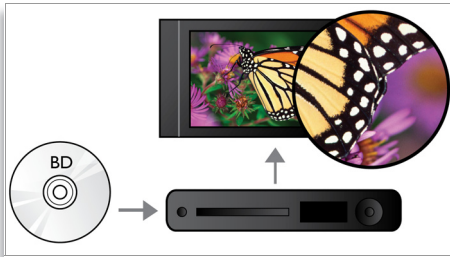

PHILIPS
sense and simplicity

Highlights

Blu-ray Disc playback

Blu-ray Discs have the capacity to carry high definition data, along with pictures in the 1920 x 1080 resolution that defines full high definition images. Scenes come to life as details leap at you, movements smoothen and images turn crystal clear. Blu-ray also delivers uncompressed surround sound - so your audio experience becomes unbelievably real. The high storage capacity of Blu-ray Discs also allow a host of interactive possibilities to be built in. Seamless navigation during playback and other exciting features like pop-up menus bring a whole new dimension to home entertainment.

Dolby TrueHD

Dolby TrueHD delivers 7.1 channels of the finest sound from your Blu-ray Discs. Audio reproduced is virtually indistinguishable from the studio master, so you hear what the creators intended for you to hear. Dolby TrueHD completes your high definition entertainment experience.