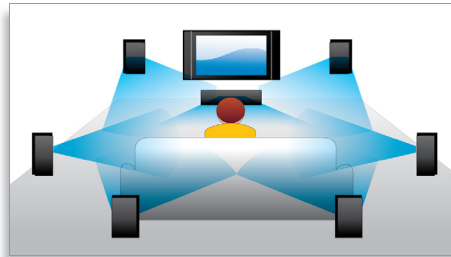

Dolby TrueHD

Dolby TrueHD deliver the finest sound from your Blu-ray Discs. Audio reproduced is virtually indistinguishable from the studio master, so you hear what the creators intended for you to hear. Dolby TrueHD complete your high definition entertainment experience.

Dolby Digital DTS2.0

Dolby Digital DTS2.0 for ultimate movie experience