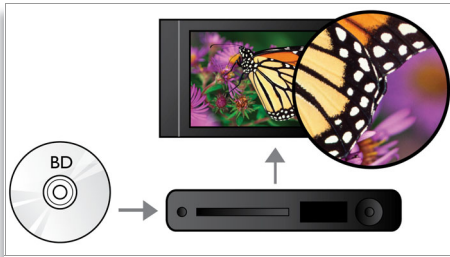

Hear more

- Dolby TrueHD for high fidelity 7.1 surround sound

Engage more

- BD-Live (Profile 2.0) to enjoy online Blu-ray bonus content
- Hi-Speed USB 2.0 Link plays video/music from USB flash drive
- Enjoy all your movies and music from CD and DVD
- EasyLink to control all HDMI CEC devices via a single remote

PHILIPS
sense and simplicity

Highlights

Blu-ray Disc playback

Blu-ray Discs have the capacity to carry high definition data, along with pictures in the 1920 x 1080 resolution that defines full high definition images. Scenes come to life as details leap at you, movements smoothen and images turn crystal clear. Blu-ray also delivers uncompressed surround sound - so your audio experience becomes unbelievably real. The high storage capacity of Blu-ray Discs also allow a host of interactive possibilities to be built in. Seamless navigation during playback and other exciting features like pop-up menus bring a whole new dimension to home entertainment.

Dolby TrueHD

Dolby TrueHD delivers 7.1 channels of the finest sound from your Blu-ray Discs. Audio reproduced is virtually indistinguishable from the studio master, so you hear what the creators intended for you to hear. Dolby TrueHD completes your high definition entertainment experience.