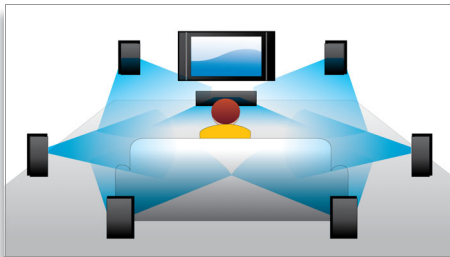

PHILIPS
sense and simplicity

Highlights

Blu-ray Disc playback

Blu-ray Discs have the capacity to carry high definition data, along with pictures in the 1920 x 1080 resolution that defines full high definition images. Scenes come to life as details leap at you, movements smoothen and images turn crystal clear. Blu-ray also delivers uncompressed surround sound - so your audio experience becomes unbelievably real. The high storage capacity of Blu-ray Discs also allow a host of interactive possibilities to be built in. Seamless navigation during playback and other exciting features like pop-up menus bring a whole new dimension to home entertainment.

Dolby TrueHD

Dolby TrueHD delivers 7.1 channels of the finest sound from your Blu-ray Discs. Audio reproduced is virtually indistinguishable from the studio master, so you hear what the creators intended for you to hear. Dolby TrueHD completes your high definition entertainment experience.

BD-Live (Profile 2.0)

BD-Live opens up your world of high definition even further. Receive up-to-date content just by connecting your Blu-ray Disc player to the internet. Exciting new things like exclusive downloadable content, live events, live chats, gaming and on-line shopping all await you. Ride the high definition wave with Blu-ray Disc playback and BD-Live