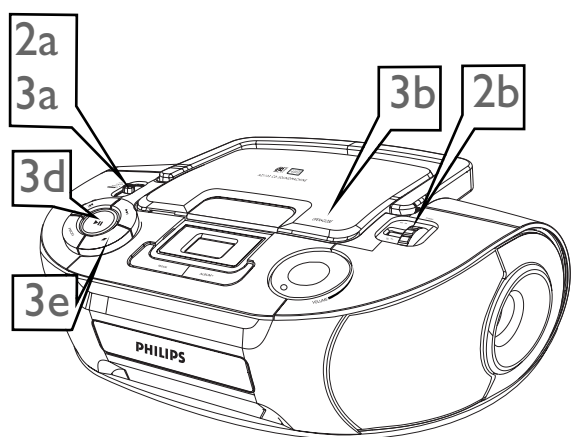

AZ1133

**PHILIPS**

- 1 Choosing Power Supply**
- a Connect the AC power cord to the **AC MAINS~** inlet and the wall socket.
- OR-
- b Open the **battery door** and insert 6 x C batteries (not included).

6 x R14 UM-2 C-CELLS  
R-14, UM-2 or C-cells  
(not included)

- 2 Listening to the Radio**
- a Push the **source selector** to **FM** or **MW** to select your waveband.
  - b Turn **TUNING** to tune to a station.

- 3 Playing a disc**
- This CD player Audio Discs including CD-Recordables and CD-Rewritables, and MP3-CD.
- a Adjust the **source selector** to **CD/MP3**.
  - b Open the disc door.
  - c Insert a disc with the printed side facing up and close the door.
  - d Press **▶||** to start playback.
  - e To stop disc playback, press **■**.