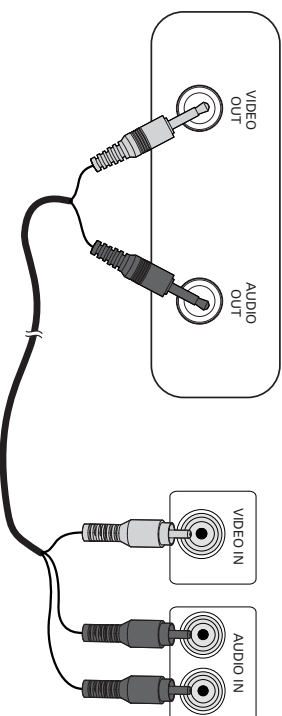

- a Push the **source selector** to **TUNER**.
- b Adjust **BAND** to **MW** or **FM**.
- c Turn **TUNING** to tune to a station.

3 Playing a disc

- This player plays Video CD, Audio Discs including CD-R/CD-RW, and MP3-CD.
- For VCD playback:**
 - Connect the **VIDEO OUT** jack to the video input jack on the TV using the supplied video cable (yellow).
 - Turn on the TV and set it to the correct Video In channel.
- a Adjust the **source selector** to **CD**.
- b Open the disc door.
- c Insert a disc with the printed side facing up and close the door.
- d Press **▶||** to start playback.
- e To stop disc playback, press **■**.

Source selector
Slide to select function: CD, Tuner (FM/MW), or tape

VOLUME
Turn to adjust volume level

DBB
Turns the bass enhancement on/off

CASSETTE RECORDER keys
Press to operate a tape

Display
Shows disc functions

REPEAT
Press to select REPEAT mode

BAND
Switch to FM/MW band

LIFT TO OPEN
Lift to open the disc door

TUNING
Turn to tune to a station

▶||
Press to start or pause disc playback

■
Press to stop disc playback, or erase a disc program

◀◀, ▶▶
Briefly press to skip to the beginning of the current / previous / later disc track; During disc playback, press and hold to find a particular passage backward/forward.

VIDEO/AUDIO OUT
Connects to the VIDEO/AUDIO IN on the TV or VCR