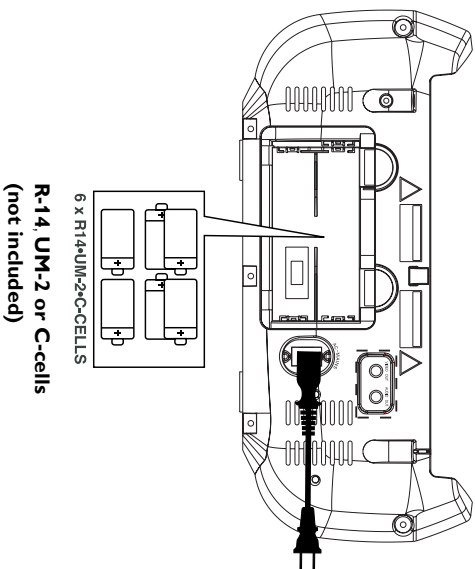

1 Choosing Power Supply

- a Connect the AC power cord to the **AC~Mains** inlet and the wall socket.
- OR-
- b Open the **battery door** and insert 6 x C batteries (not included).

2 Listening to the Radio

- a Push the **source selector** to **TUNER**.
- b Adjust **BAND** to **MW** or **FM**.
- c Turn **TUNING** to tune to a station.

3 Playing a disc

- This player plays Video CD, Audio Discs including CD-R/CD-RW, and MP3-CD.
- For VCD playback:**
 - Connect the **VIDEO OUT** jack to the video input jack on the TV using the supplied video cable (yellow).
 - Turn on the TV and set it to the correct Video In channel.
- a Adjust the **source selector** to **CD**.
- b Open the disc door.
- c Insert a disc with the printed side facing up and close the door.
- d Press **▶||** to start playback.
- e To stop disc playback, press **■**.

4 Playing a tape

- a Adjust the **source selector** to **TAPE/OFF**.
- b Press **▶** to open the cassette holder.
- c Insert a cassette and close the door.
- d Press **▶** to start playback.
- e To stop the tape, press **▶**.