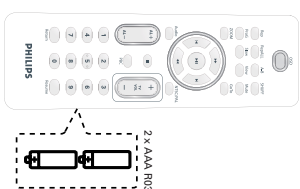

REPEAT
Press to select REPEAT mode

BAND
Switch to FM/MW band

LIFT TO OPEN
Lift to open the disc door

TUNING
Turn to tune to a station

▶||
Press to start or pause disc playback

■
Press to stop disc playback, or erase a disc program

◀◀, ▶▶
Briefly press to skip to the beginning of the current / previous / later disc track; During disc playback, press and hold to find a particular passage backward/forward.

VIDEO/AUDIO OUT
Connects to the VIDEO/AUDIO IN on the TV or VCR