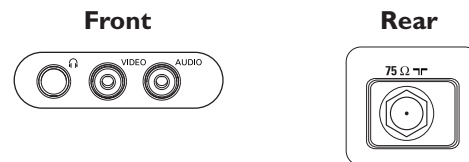

Audio/Video Jack Panel JP1203

Mono A/V input

Additional features include:

- 181-channel capability
- Cable/normal select
- Channel edit
- 3" round, full-range speaker

UPC: 0 37849 90774 0

Product Dimensions: 14.8" W x 13.7" H x 14.7" D

Product Weight: 19.8 lbs

Carton Dimensions: 18.9" W x 18.9" H x 18.1" D

Carton Weight: 24.3 lbs

Master pack: 1

Carton contains: 13" Remote Color Monitor/Receiver, QuadraSurf Remote Control w/Batteries, Operating Instructions, Warranty Information.

AutoLock and QuadraSurf are trademarks of Philips Consumer Electronics Company.

Printed in the U.S.A.

©2001 Philips Consumer Electronics Co.

INTERNET ADDRESS: <http://www.philipsusa.com>

CC Icon

This television receiver provides display of television closed captioning in accordance with §15.119 of the FCC rules

1 Lines per picture width, 600 based on EIA measurement procedures.
Specifications subject to change without notice.

Let's make things better.

PHILIPS