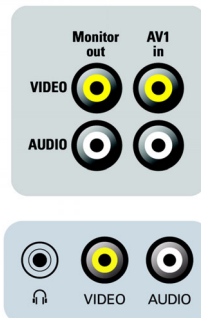

Tuner/Reception/Transmission

- **Tuner bands:** Hyperband, S-Channel, VHF, UHF
- **TV system:** PAL, PAL B/G, PAL D/K, PAL I, SECAM, SECAM B/G, SECAM D/K
- **Video Playback:** NTSC
- **Aerial Input:** 75 ohm coaxial (IEC75)

Connectivity

- **Number of AV connections:** 2
- **AV 1:** AV In
- **AV 2:** Monitor out
- **Front / Side connections:** CVBS in, Headphone out, Audio in

Power

- **Power consumption:** 39 W
- **Standby power consumption:** < 1 w
- **Mains power:** 90-276V, 50-60Hz

Dimensions

- **Set dimensions (W x H x D):** 444 x 358 x 400 mm
- **Product weight:** 13 kg
- **Weight incl. Packaging (lb):** 15
- **Color cabinet:** Light Blue Metallic
- **Box dimensions (W x H x D):** 508 x 432 x 464 mm

Product highlights

Real Flat picture tube

The flatter tube provides a wider viewing angle while minimizing reflections for the best picture possible.

Crystal Clear

Combining picture enhancements like Contrast plus and color improvement, Crystal Clear improves picture depth.

4W Sound Power

Front AV Input

Front AV Input makes it much more convenient to connect external devices like audio equipment, games and video cameras. It's the easy way to enjoy an extra audio sensation or a totally immersive gaming experience.

Headphone jack

Sound system	Transmission system						
	NTSC 3.58 - 4.5	PAL BG	PAL D/K	PAL I	SECAM BG	SECAM DK	SECAM K1
Mono	•	•	•	•	•	•	•

Issue date 2008-01-19

Version: 11.0.12

12 NC: 8670 000 19858
EAN: 87 10895 79476 3

© 2008 Koninklijke Philips Electronics N.V.
All Rights reserved.

Specifications are subject to change without notice.
Trademarks are the property of Koninklijke Philips Electronics N.V. or their respective owners.

www.philips.com